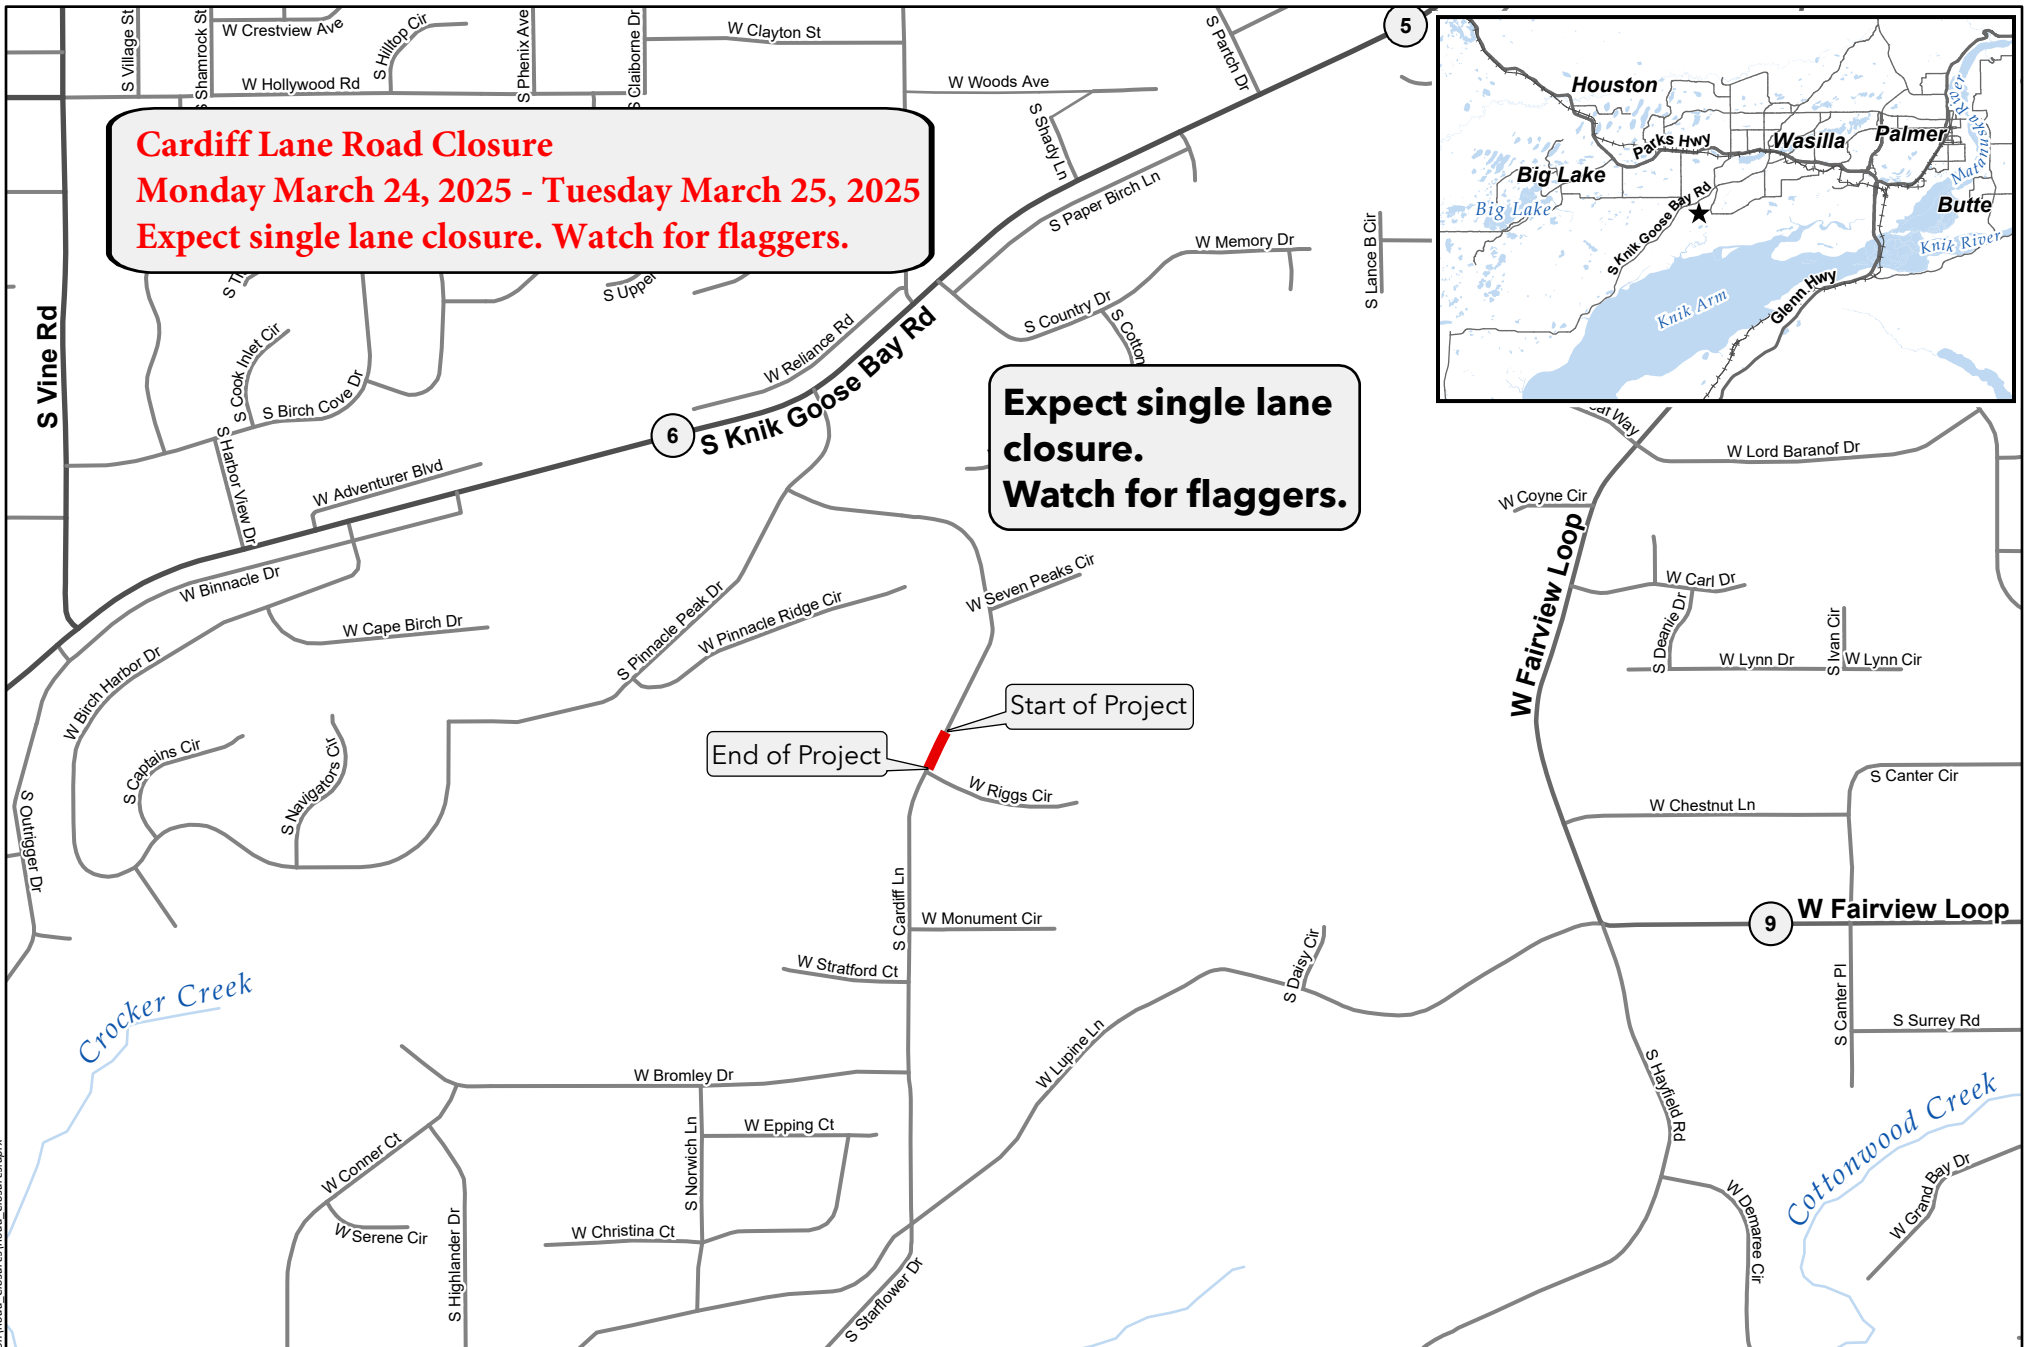

Cardiff Lane Road Closure
Monday March 24, 2025 - Tuesday March 25, 2025
Expect single lane closure. Watch for flaggers.

Expect single lane closure.
Watch for flaggers.

Start of Project
 End of Project

Project Location Map
 S Cardiff Lane