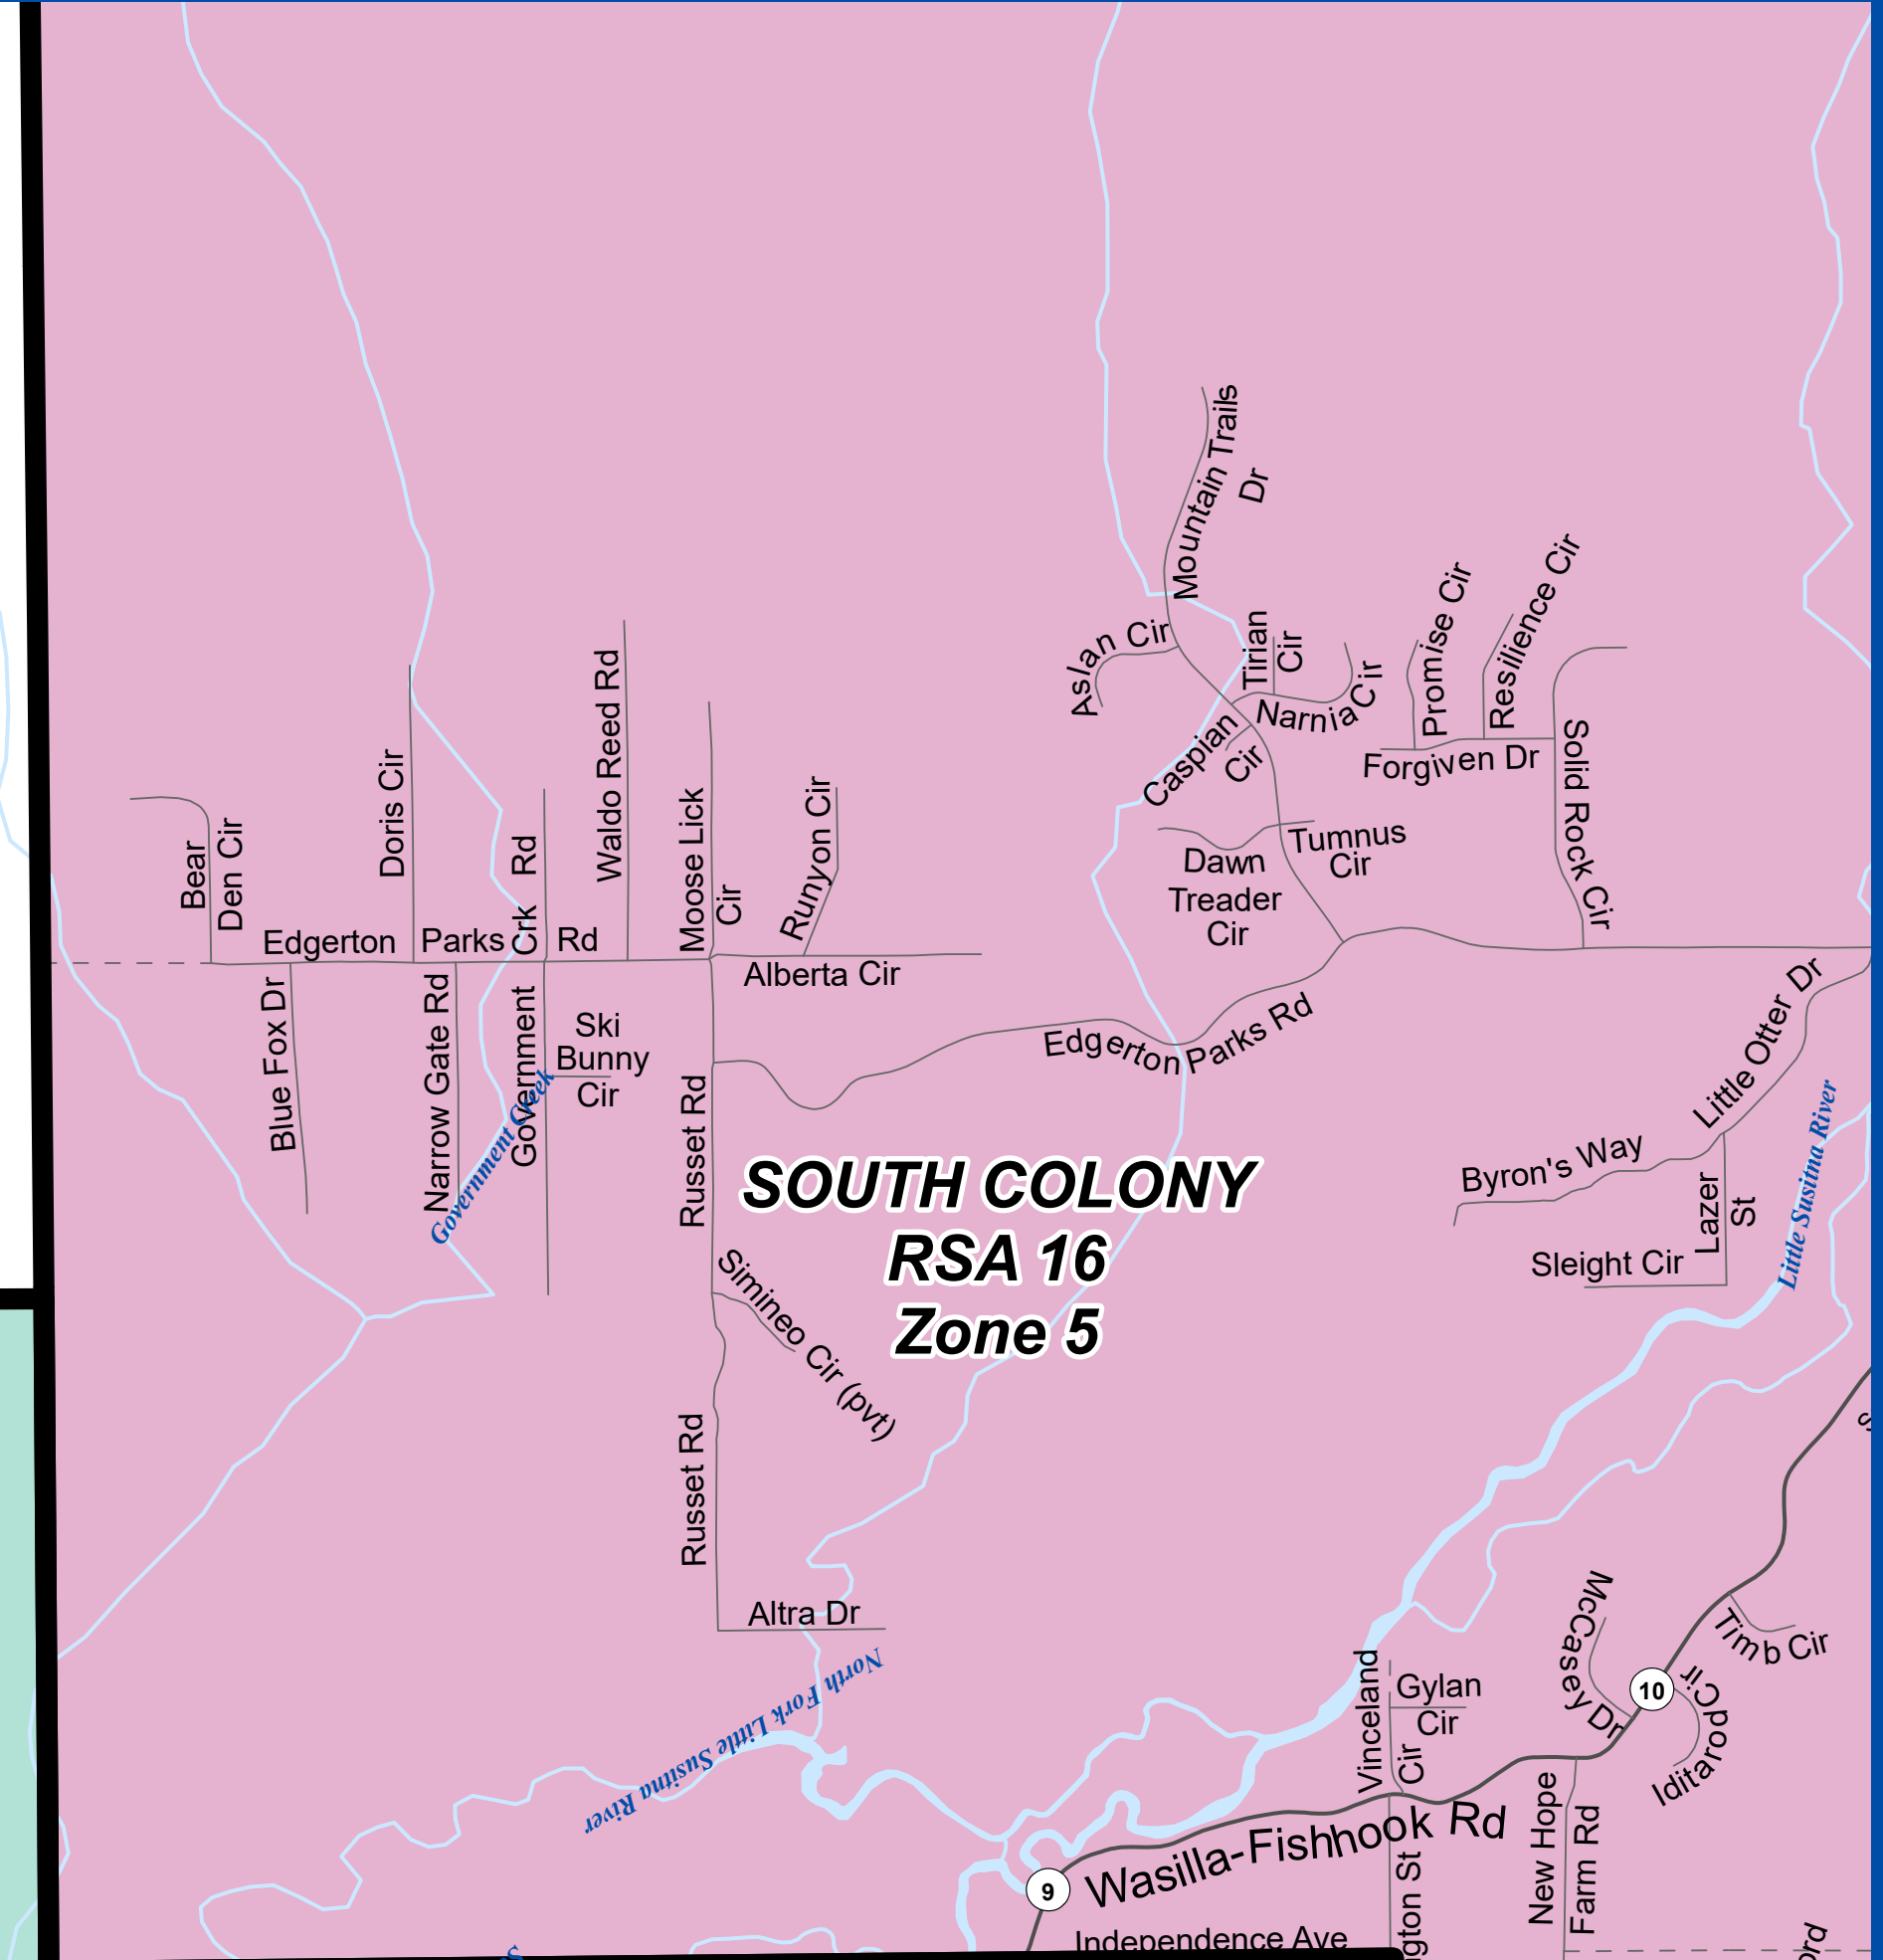

GOLD TRAIL RSA 28

1. **Road Service Areas**
2. Alpine No. 31
   - Big Lake No. 21
   - Bogard No. 25
   - Caswell Lakes No. 15
   - Fairview No. 14
   - Gold Trail No. 28
   - Greater Butte No. 29
   - Greater Talkeetna No. 29
   - Greater Willow No. 20
   - Knik No. 17
   - Lazy Mountain No. 19
   - Meadow Lakes No. 27
   - Midway No. 9
   - North Colony No. 23
   - South Colony No. 16
   - Trapper Creek No. 30
   - RSA Contractor Zones
3. **Roads**
4. Highway
   - Major
   - Medium
   - Minor
   - Private
   - Primitive
   - Not Constructed
   - Alaska Railroad

**GOLD TRAIL
RSA 28
Zone 1**

**GOLD TRAIL
RSA 28
Zone 2**

**BOGARD
RSA 25
Zone 1**

**BOGARD
RSA 25
Zone 2**

**BOGARD RSA 25
Zone 4**

**BOGARD RSA 25
Zone 3**

**MEADOW LAKES
RSA 27
Zone 2**

**MIDWAY
RSA 9
Zone 1**

**CITY OF
WASILLA**