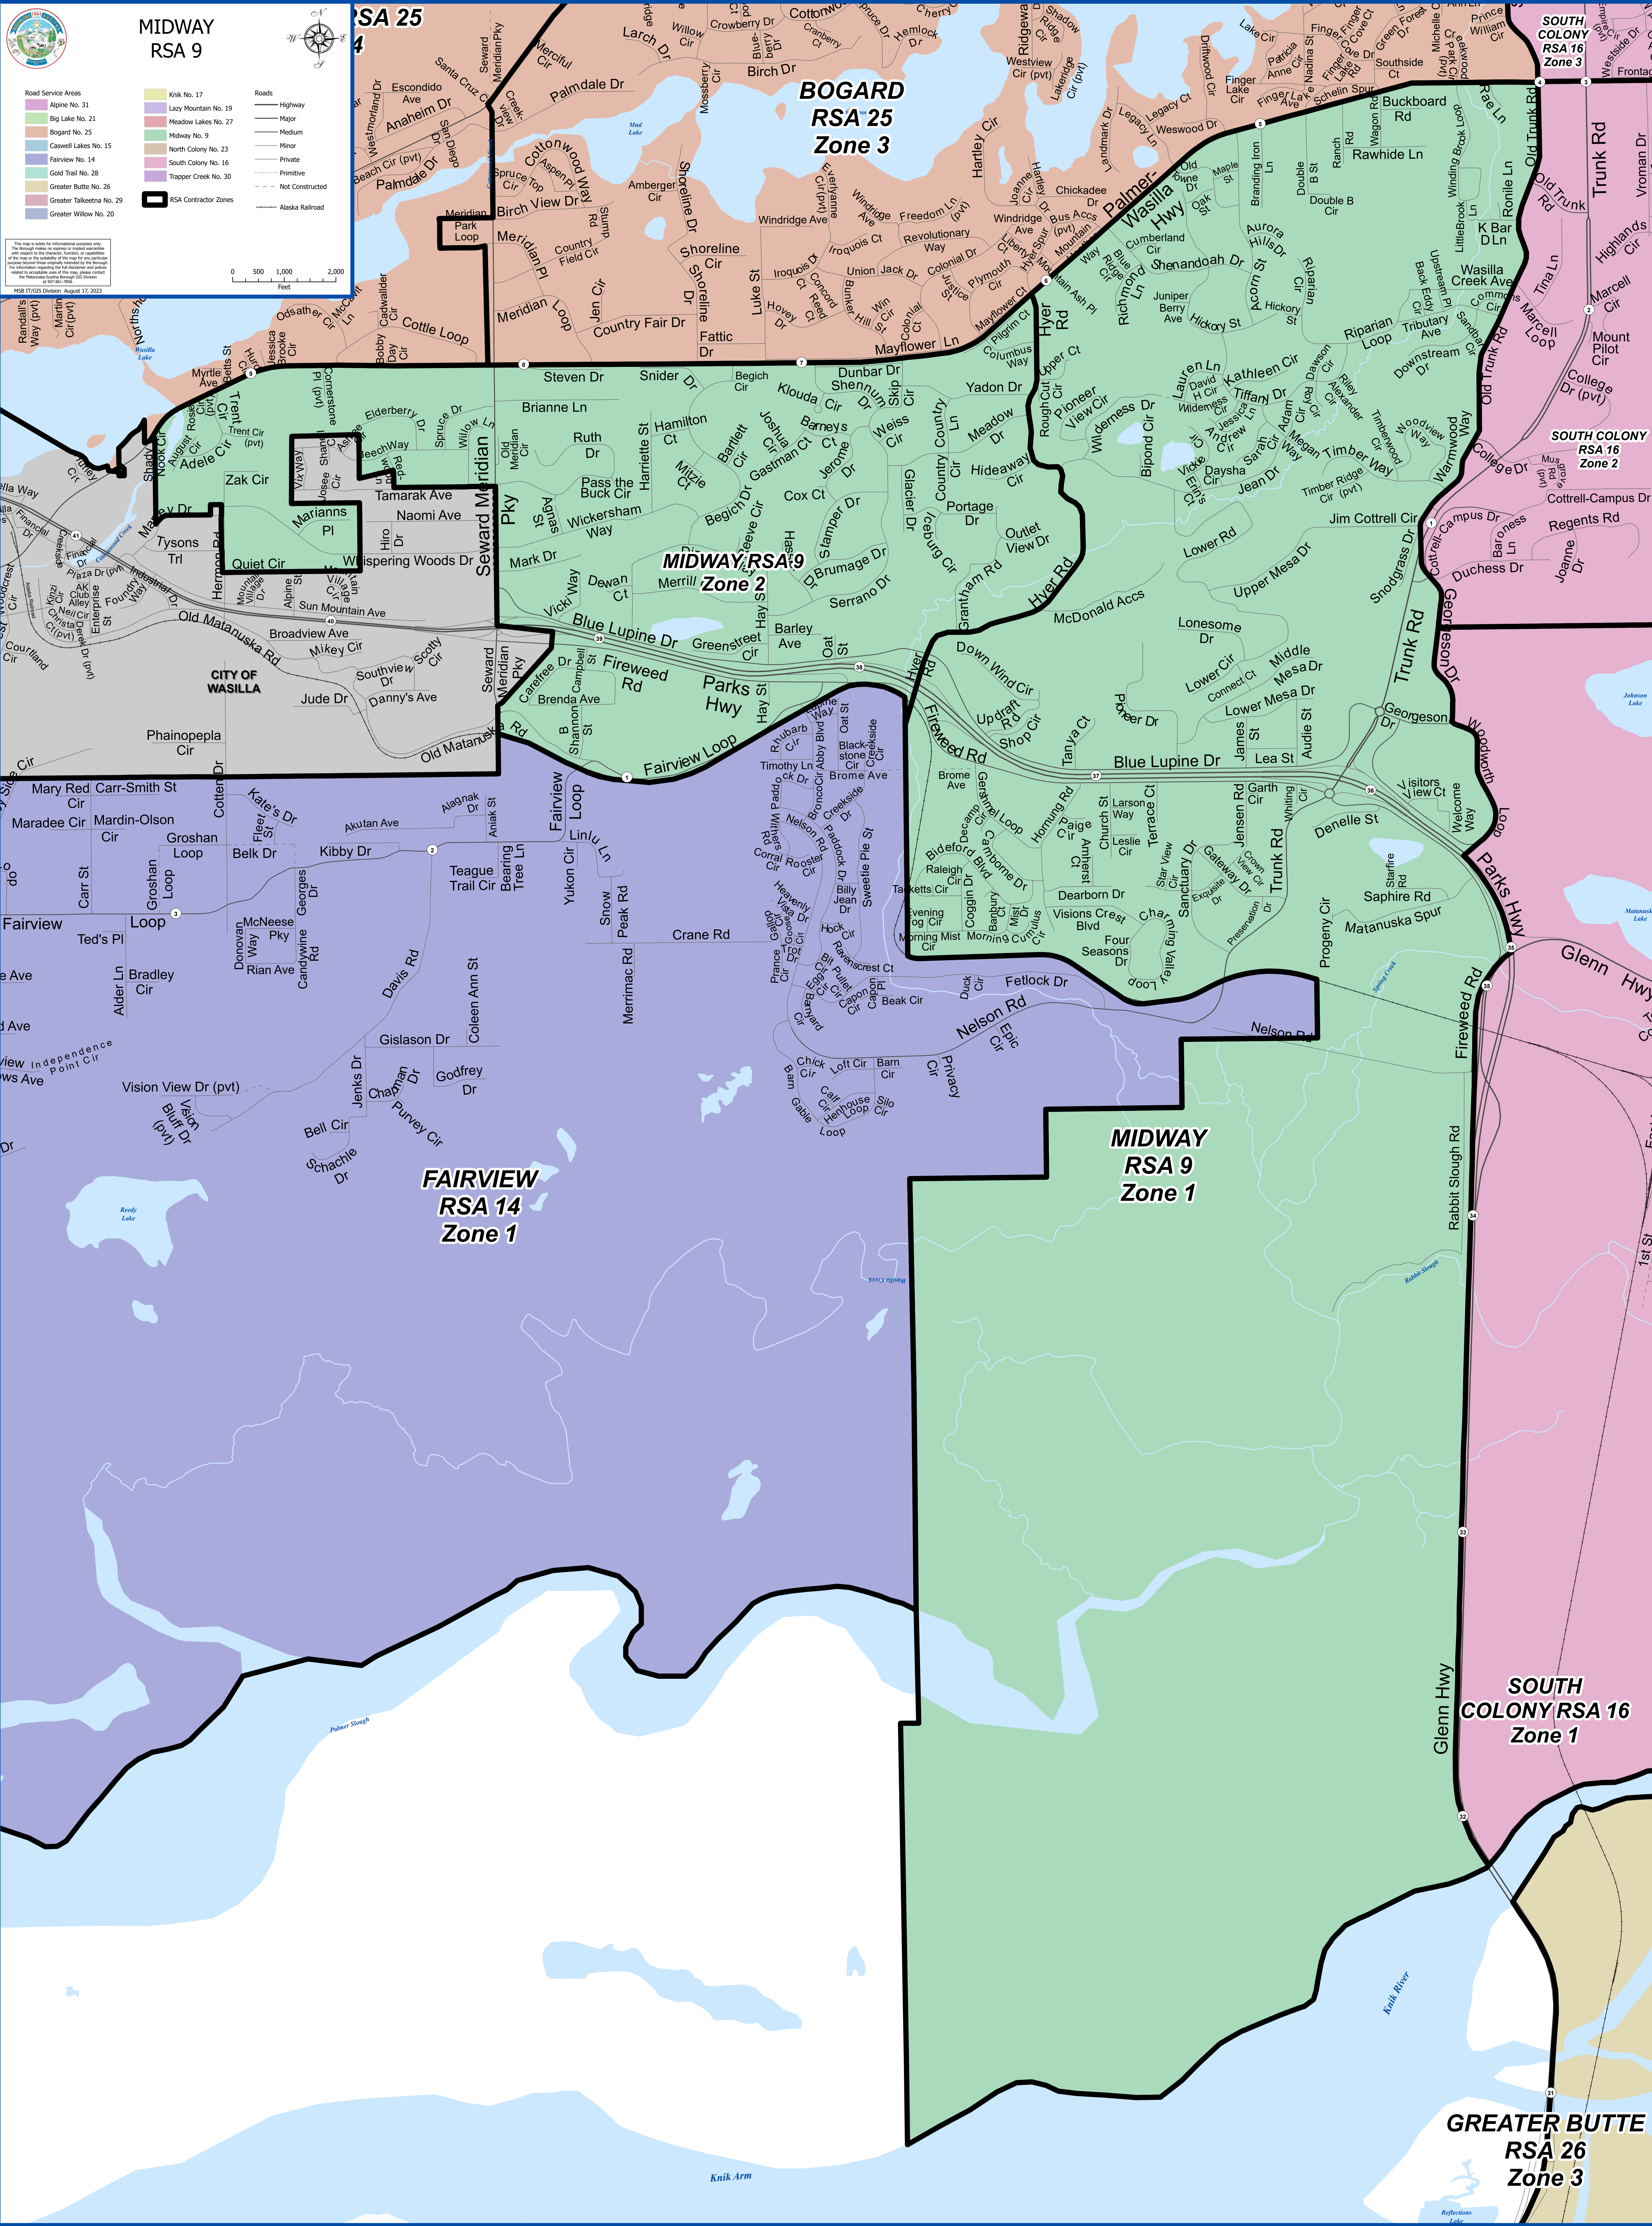

MIDWAY
RSA 9

SA 25
4

- Road Service Areas
 - Alpine No. 31
 - Big Lake No. 21
 - Bogard No. 25
 - Caswell Lakes No. 15
 - Fairview No. 14
 - Gold Trail No. 28
 - Greater Butte No. 26
 - Greater Talketna No. 29
 - Greater Willow No. 20
- Knik No. 17
- Lazy Mountain No. 19
- Meadow Lakes No. 27
- Midway No. 9
- North Colony No. 23
- South Colony No. 16
- Trapper Creek No. 30

MSB ITGIS Division August 17, 2023

**BOGARD
RSA 25
Zone 3**

**MIDWAY RSA 9
Zone 2**

**MIDWAY
RSA 9
Zone 1**

**FAIRVIEW
RSA 14
Zone 1**

**SOUTH COLONY
RSA 16
Zone 3**

**SOUTH COLONY
RSA 16
Zone 2**

**SOUTH COLONY
RSA 16
Zone 1**

**GREATER BUTTE
RSA 26
Zone 3**