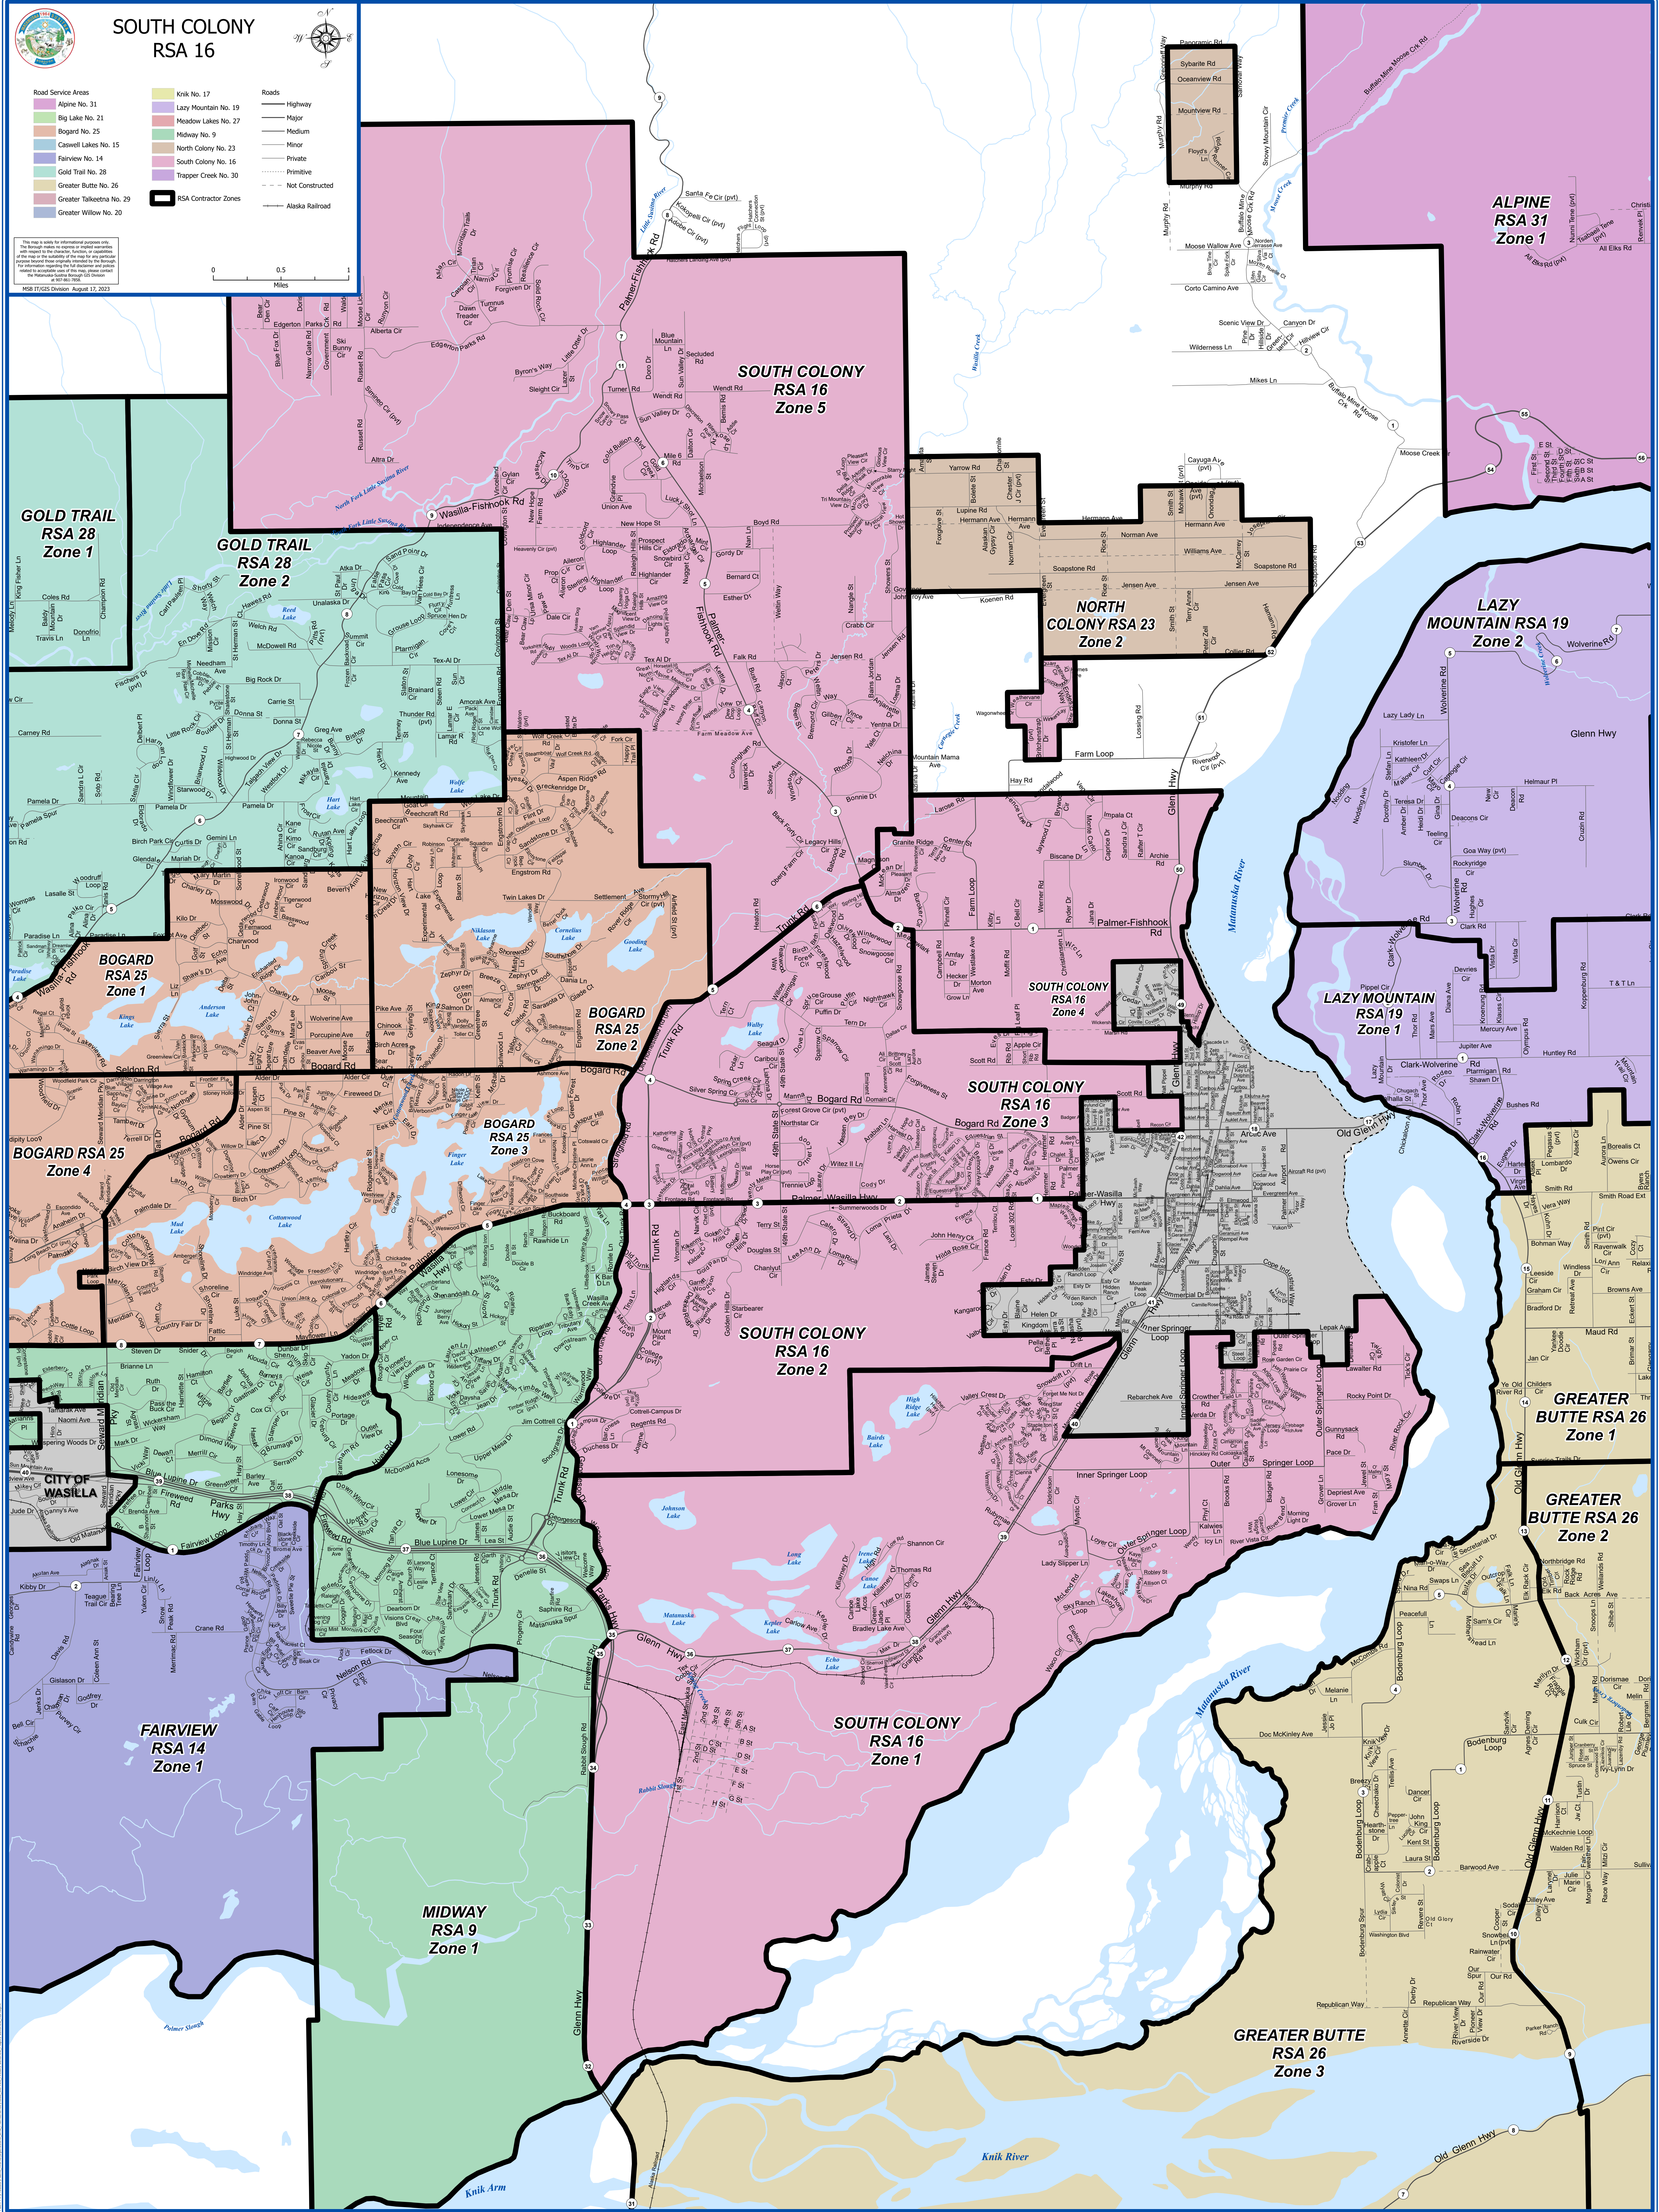

SOUTH COLONY RSA 16

1. **Road Service Areas**
2. Alpine No. 31
   - Big Lake No. 21
   - Bogard No. 25
   - Caswell Lakes No. 15
   - Fairview No. 14
   - Gold Trail No. 28
   - Greater Butte No. 26
   - Greater Talkleena No. 29
   - Greater Willow No. 20
   - Knik No. 17
   - Lazy Mountain No. 19
   - Meadow Lakes No. 27
   - Midway No. 9
   - North Colony No. 23
   - South Colony No. 16
   - Trapper Creek No. 30
3. **Roads**
4. Highway
   - Major
   - Medium
   - Minor
   - Private
   - Primitive
   - Not Constructed
   - Alaska Railroad
5. **RSA Contractor Zones**

**ALPINE
RSA 31
Zone 1**

**SOUTH COLONY
RSA 16
Zone 5**

**GOLD TRAIL
RSA 28
Zone 1**

**GOLD TRAIL
RSA 28
Zone 2**

**NORTH
COLONY RSA 23
Zone 2**

**LAZY
MOUNTAIN RSA 19
Zone 2**

**BOGARD
RSA 25
Zone 1**

**BOGARD
RSA 25
Zone 2**

**SOUTH COLONY
RSA 16
Zone 4**

**LAZY MOUNTAIN
RSA 19
Zone 1**

**BOGARD
RSA 25
Zone 4**

**BOGARD
RSA 25
Zone 3**

**SOUTH COLONY
RSA 16
Zone 2**

**SOUTH COLONY
RSA 16
Zone 3**

**GREATER
BUTTE RSA 26
Zone 1**

**GREATER
BUTTE RSA 26
Zone 2**

**FAIRVIEW
RSA 14
Zone 1**

**MIDWAY
RSA 9
Zone 1**

**SOUTH COLONY
RSA 16
Zone 1**

**GREATER BUTTE
RSA 26
Zone 3**