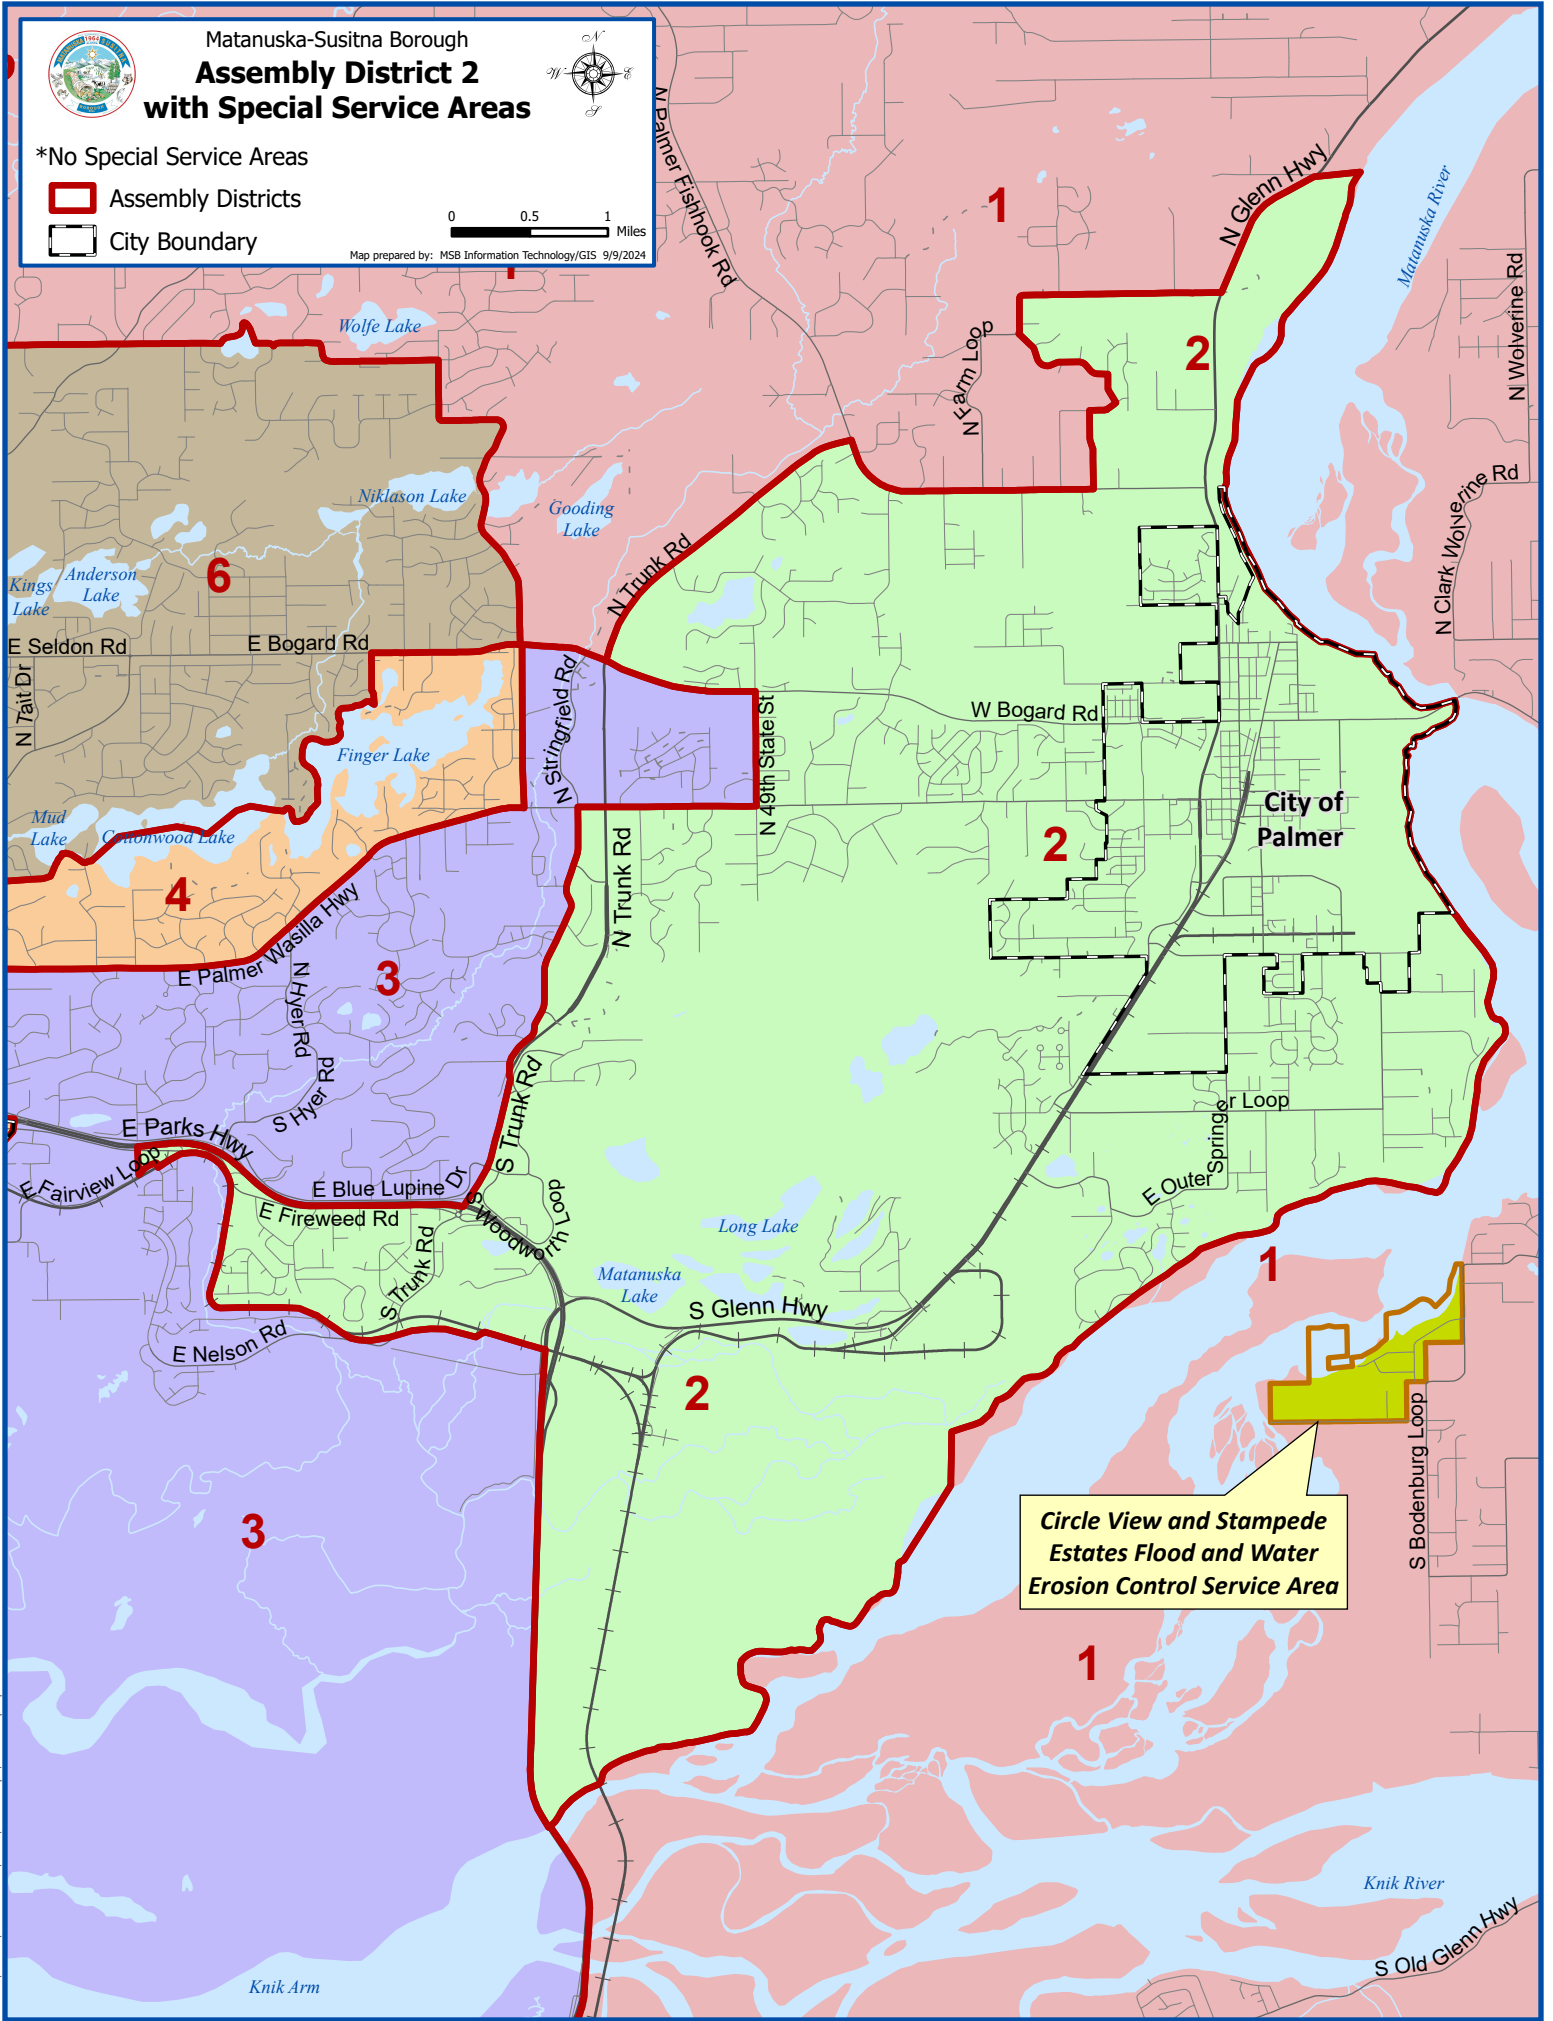

Matanuska-Susitna Borough
Assembly District 2
with Special Service Areas

*No Special Service Areas

Assembly Districts

City Boundary

0 0.5 1 Miles

Circle View and Stampede Estates Flood and Water Erosion Control Service Area