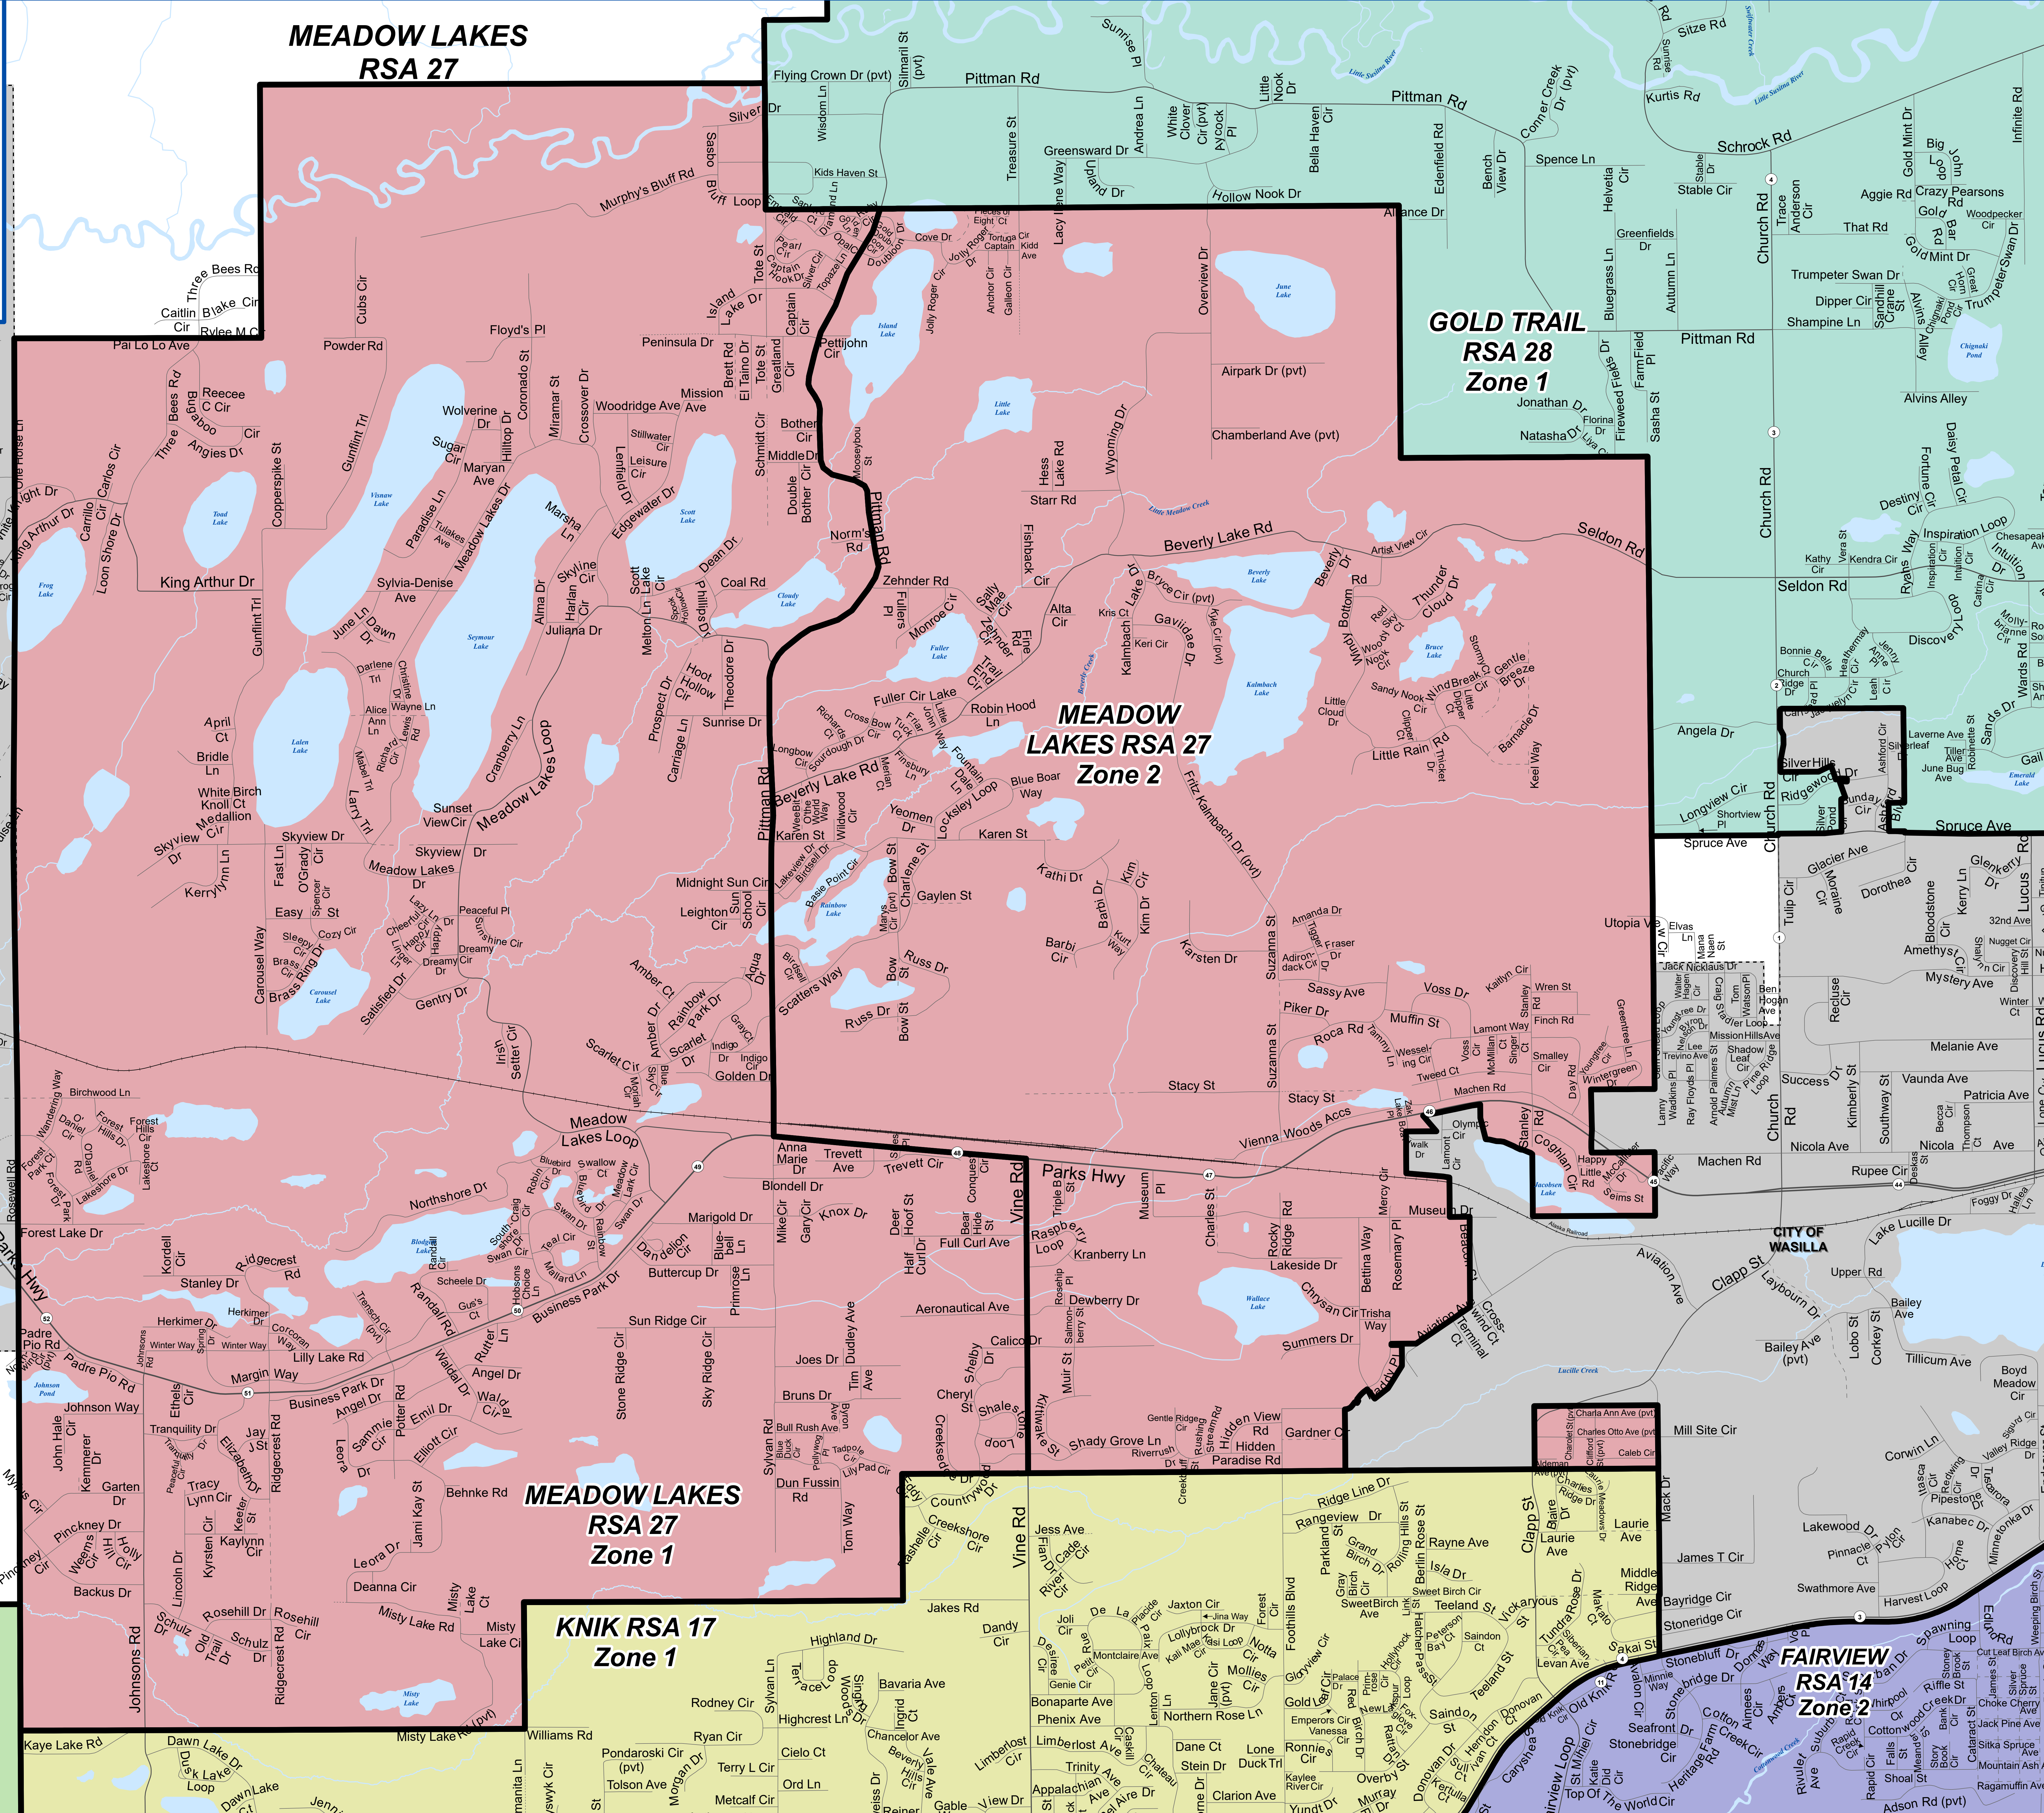

- Road Service Areas**
- Alpine No. 31
 - Big Lake No. 21
 - Bogard No. 25
 - Caswell Lakes No. 15
 - Fairview No. 14
 - Gold Trail No. 28
 - Greater Butte No. 29
 - Greater Talkletha No. 26
 - Greater Willow No. 20
 - Knik No. 17
 - Lazy Mountain No. 19
 - Meadow Lakes No. 27
 - Midway No. 9
 - North Colony No. 23
 - South Colony No. 16
 - Trapper Creek No. 30
- Roads**
- Highway
 - Major
 - Medium
 - Minor
 - Private
 - Primitive
 - Not Constructed
 - Alaska Railroad

MSB IT/IGS Division, September 11, 2024

MEADOW LAKES RSA 27

GOLD TRAIL RSA 28 Zone 1

MEADOW LAKES RSA 27 Zone 2

MEADOW LAKES RSA 27 Zone 1

KNIK RSA 17 Zone 1

BIG LAKE RSA 21 Zone 2

FAIRVIEW RSA 14 Zone 2

CITY OF HOUSTON

CITY OF WASILLA