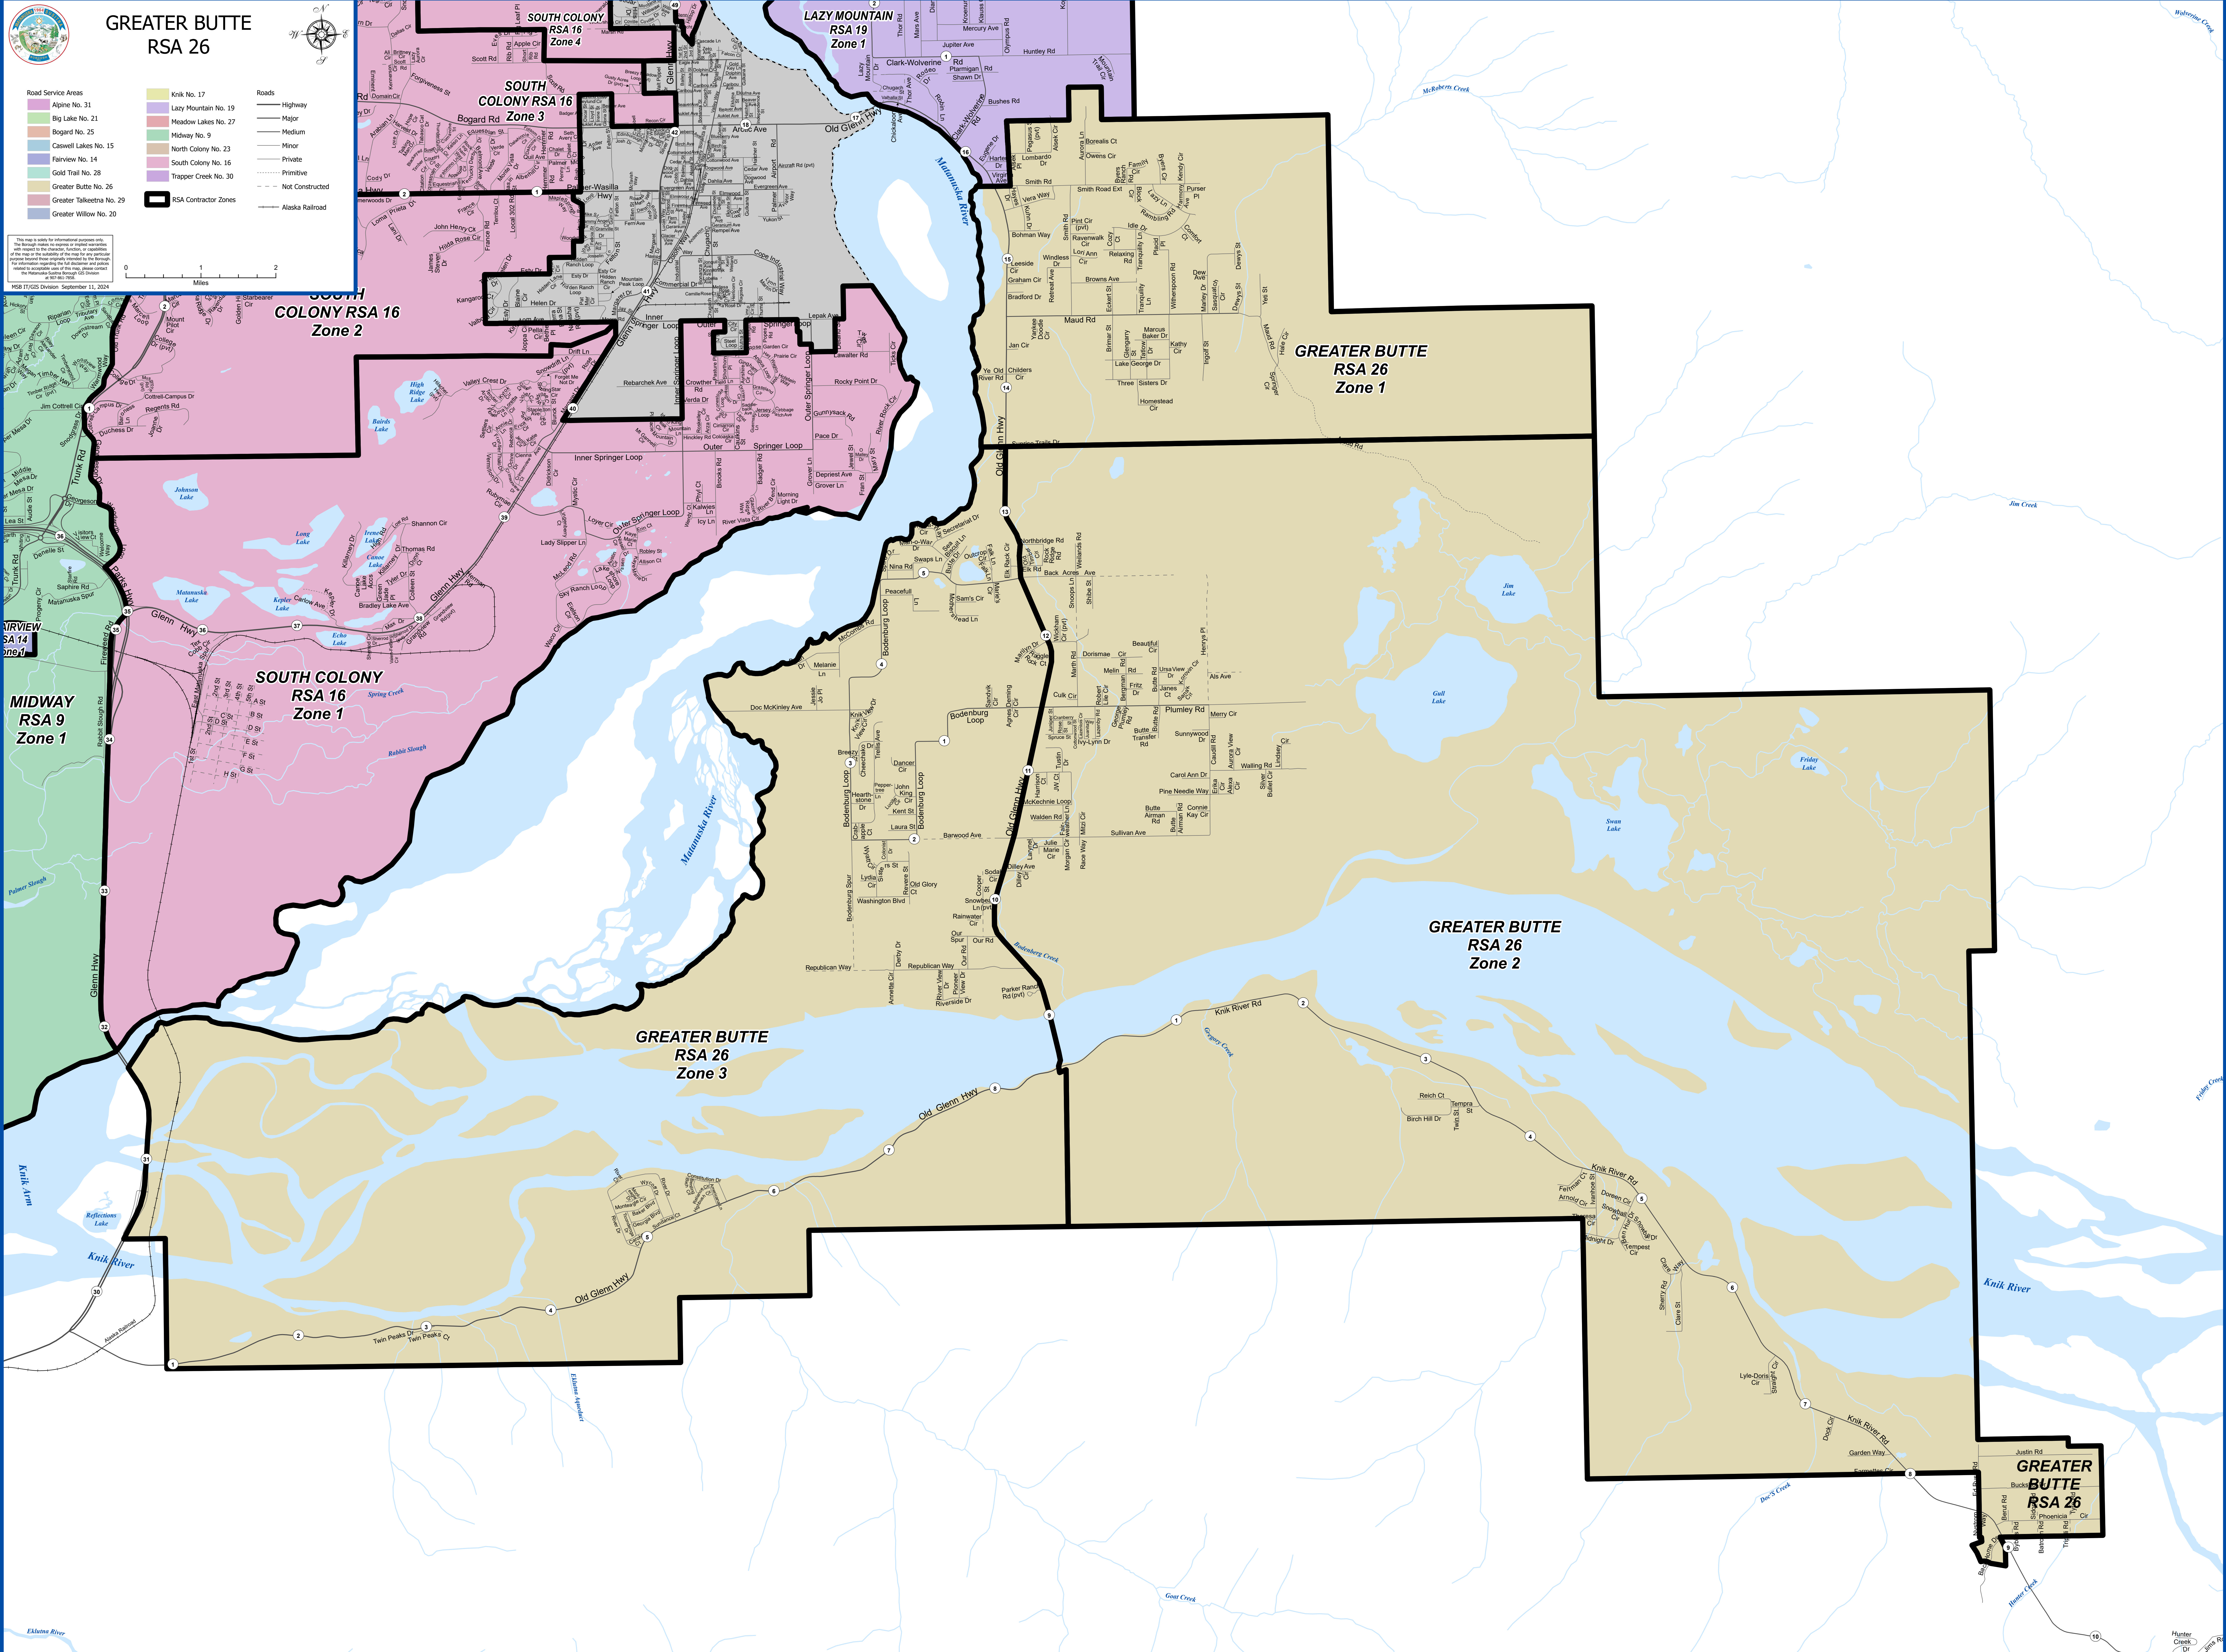

GREATER BUTTE RSA 26

1. **Road Service Areas**
2. Alpine No. 31
   - Big Lake No. 21
   - Bogard No. 25
   - Caswell Lakes No. 15
   - Fairview No. 14
   - Gold Trail No. 28
   - Greater Butte No. 26
   - Greater Tallekna No. 29
   - Greater Willow No. 20
   - Knik No. 17
   - Lazy Mountain No. 19
   - Meadow Lakes No. 27
   - Midway No. 9
   - North Colony No. 23
   - South Colony No. 16
   - Trapper Creek No. 30
3. **Roads**
4. Highway
   - Major
   - Medium
   - Minor
   - Private
   - Primitive
   - Not Constructed
   - Alaska Railroad
5. **RSA Contractor Zones**
6. Zone 1
   - Zone 2
   - Zone 3

**GREATER BUTTE
RSA 26**