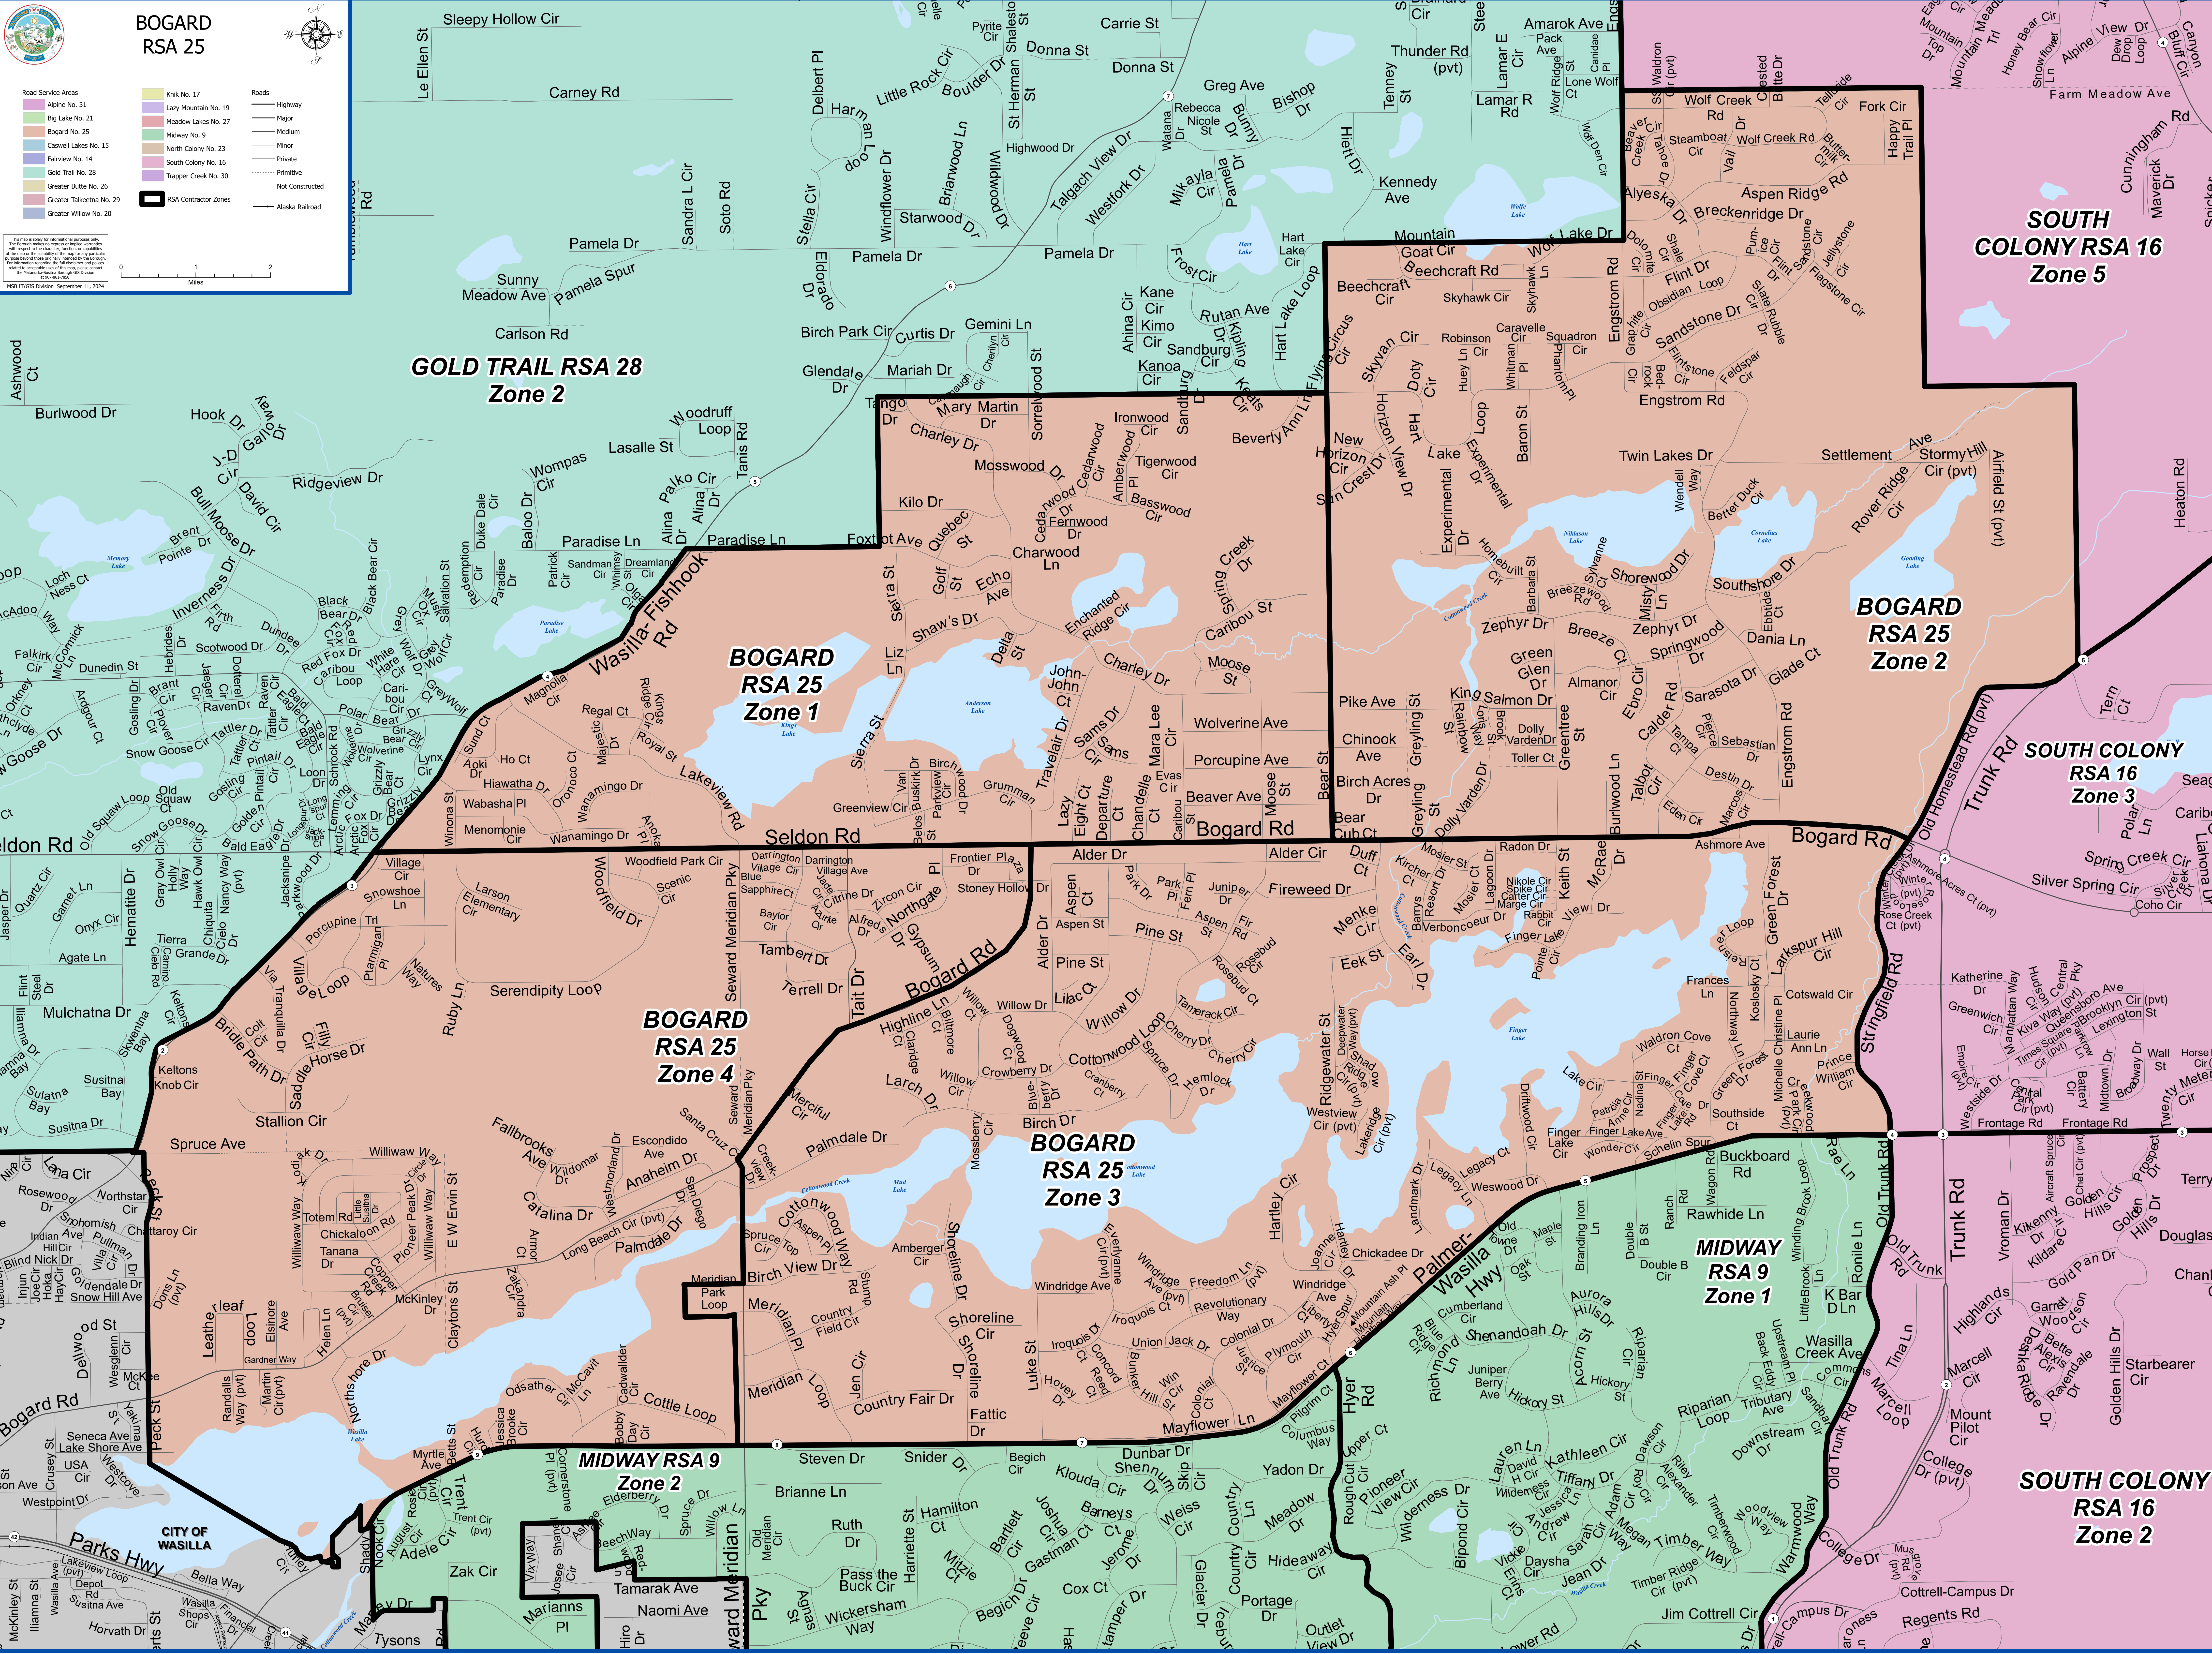

BOGARD RSA 25

Road Service Areas		Roads	
Alpine No. 31	Knik No. 17	Highway	—
Big Lake No. 21	Lazy Mountain No. 19	Major	—
Bogard No. 25	Midway No. 9	Medium	—
Caswell Lakes No. 15	North Colony No. 23	Minor	—
Fairview No. 14	South Colony No. 16	Private	—
Gold Trail No. 28	Trapper Creek No. 30	Primitive	—
Greater Butte No. 26	Greater Talketha No. 29	Not Constructed	—
Greater Willow No. 20		Alaska Railroad	—
		RSA Contractor Zones	—

MSB ITGIS Division, September 11, 2024

**GOLD TRAIL RSA 28
Zone 2**

**BOGARD
RSA 25
Zone 1**

**BOGARD
RSA 25
Zone 4**

**BOGARD
RSA 25
Zone 3**

**MIDWAY
RSA 9
Zone 1**

**MIDWAY RSA 9
Zone 2**

**SOUTH COLONY
RSA 16
Zone 5**

**SOUTH COLONY
RSA 16
Zone 3**

**SOUTH COLONY
RSA 16
Zone 2**

CITY OF WASILLA
Parks Hwy
Wasilla Ave
Sustina Ave
Horvath Dr