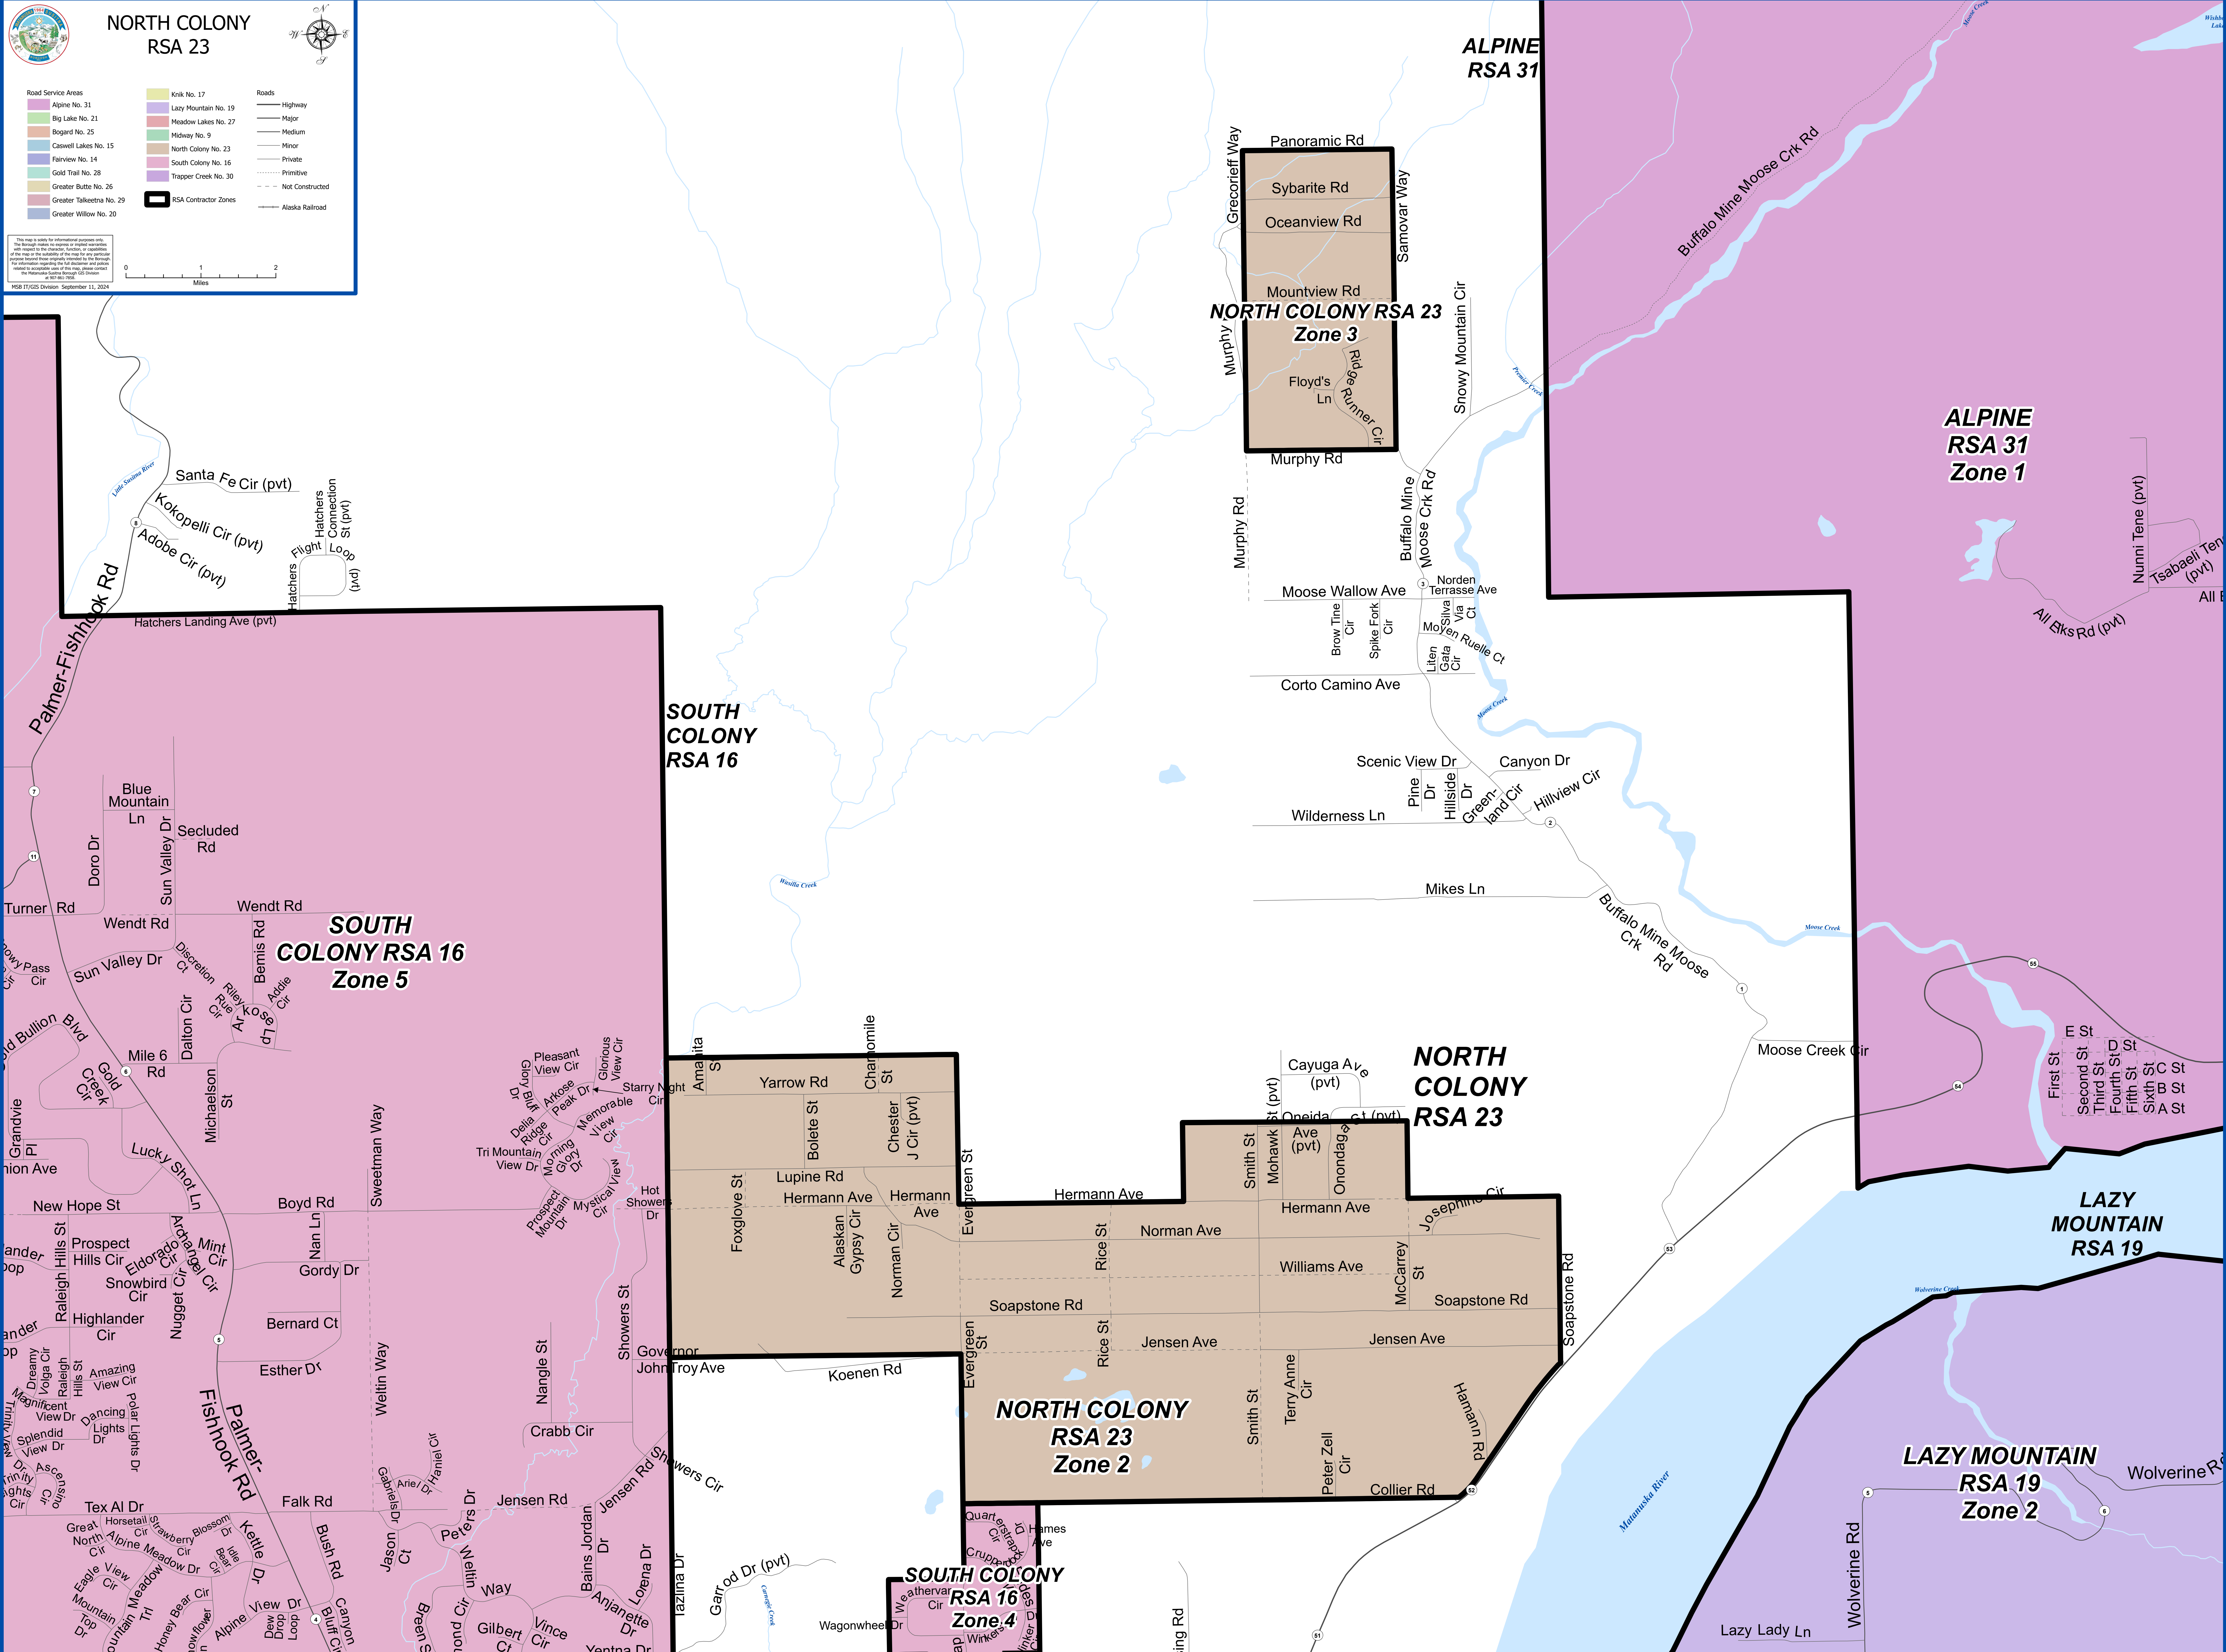

NORTH COLONY RSA 23

1. **Road Service Areas**
2. Alpine No. 31
   - Big Lake No. 21
   - Bogard No. 25
   - Caswell Lakes No. 15
   - Fairview No. 14
   - Gold Trail No. 28
   - Greater Butte No. 26
   - Greater Talkeetna No. 29
   - Greater Willow No. 20
   - Knik No. 17
   - Lazy Mountain No. 19
   - Meadow Lakes No. 27
   - Midway No. 9
   - North Colony No. 23
   - North Colony No. 16
   - Trapper Creek No. 30
3. **Roads**
4. Highway
   - Major
   - Medium
   - Minor
   - Private
   - Primitive
   - Not Constructed
   - Alaska Railroad
5. **RSA Contractor Zones**
6. Zone 1
   - Zone 2
   - Zone 3
   - Zone 4
   - Zone 5

NORTH COLONY RSA 23 Zone 3

NORTH COLONY RSA 23

NORTH COLONY RSA 23 Zone 2

SOUTH COLONY RSA 16 Zone 4

SOUTH COLONY RSA 16 Zone 5

ALPINE RSA 31 Zone 1

LAZY MOUNTAIN RSA 19 Zone 2