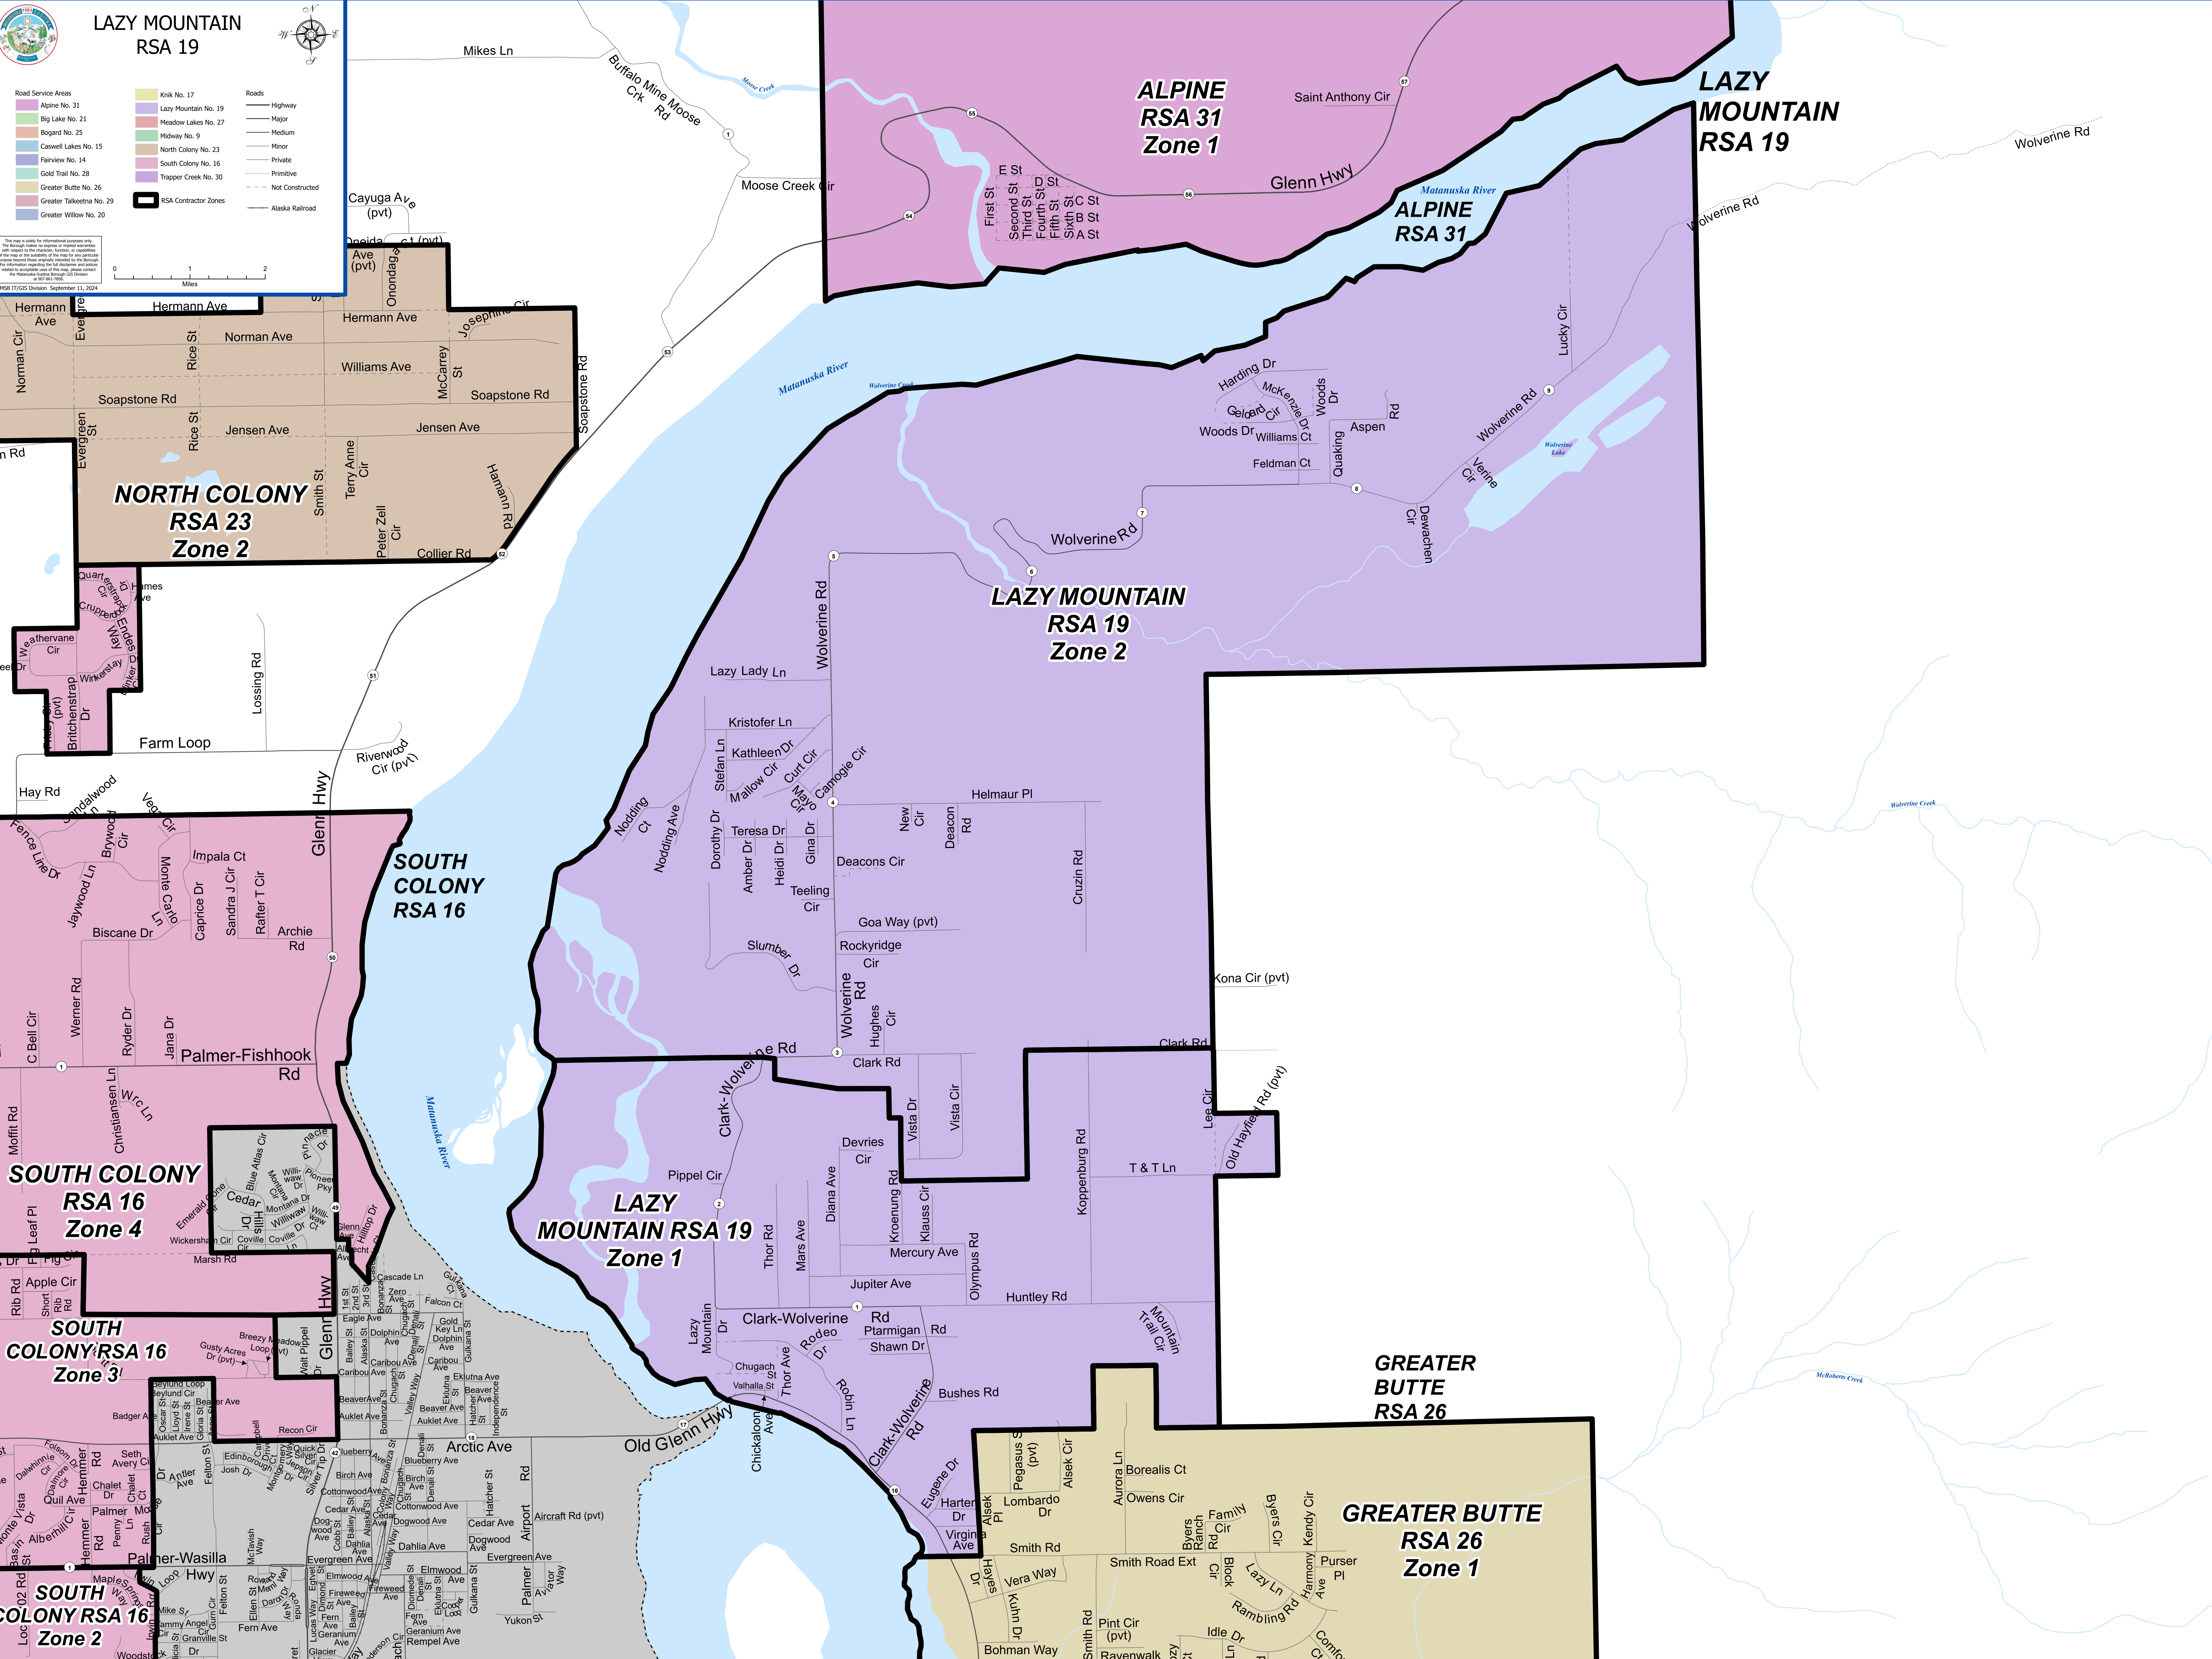

LAZY MOUNTAIN RSA 19

- Road Service Areas**
- Alpine No. 31
 - Big Lake No. 21
 - Bogard No. 25
 - Caswell Lakes No. 15
 - Fairview No. 14
 - Gold Trail No. 28
 - Greater Butte No. 26
 - Greater Tallekna No. 29
 - Greater Willow No. 20
 - Knik No. 17
 - Lazy Mountain No. 19
 - Meadow Lakes No. 27
 - Midway No. 9
 - North Colony No. 23
 - North Colony No. 16
 - Trapper Creek No. 30
- Roads**
- Highway
 - Major
 - Medium
 - Minor
 - Private
 - Primitive
 - Not Constructed
 - Alaska Railroad

MSB ITGIS Division, September 11, 2024

**ALPINE
RSA 31
Zone 1**

**LAZY MOUNTAIN
RSA 19**

**ALPINE
RSA 31**

**NORTH COLONY
RSA 23
Zone 2**

**LAZY MOUNTAIN
RSA 19
Zone 2**

**SOUTH COLONY
RSA 16**

**LAZY MOUNTAIN
RSA 19
Zone 1**

**SOUTH COLONY
RSA 16
Zone 4**

**SOUTH COLONY
RSA 16
Zone 3**

**SOUTH COLONY
RSA 16
Zone 2**

**GREATER BUTTE
RSA 26**

**GREATER BUTTE
RSA 26
Zone 1**