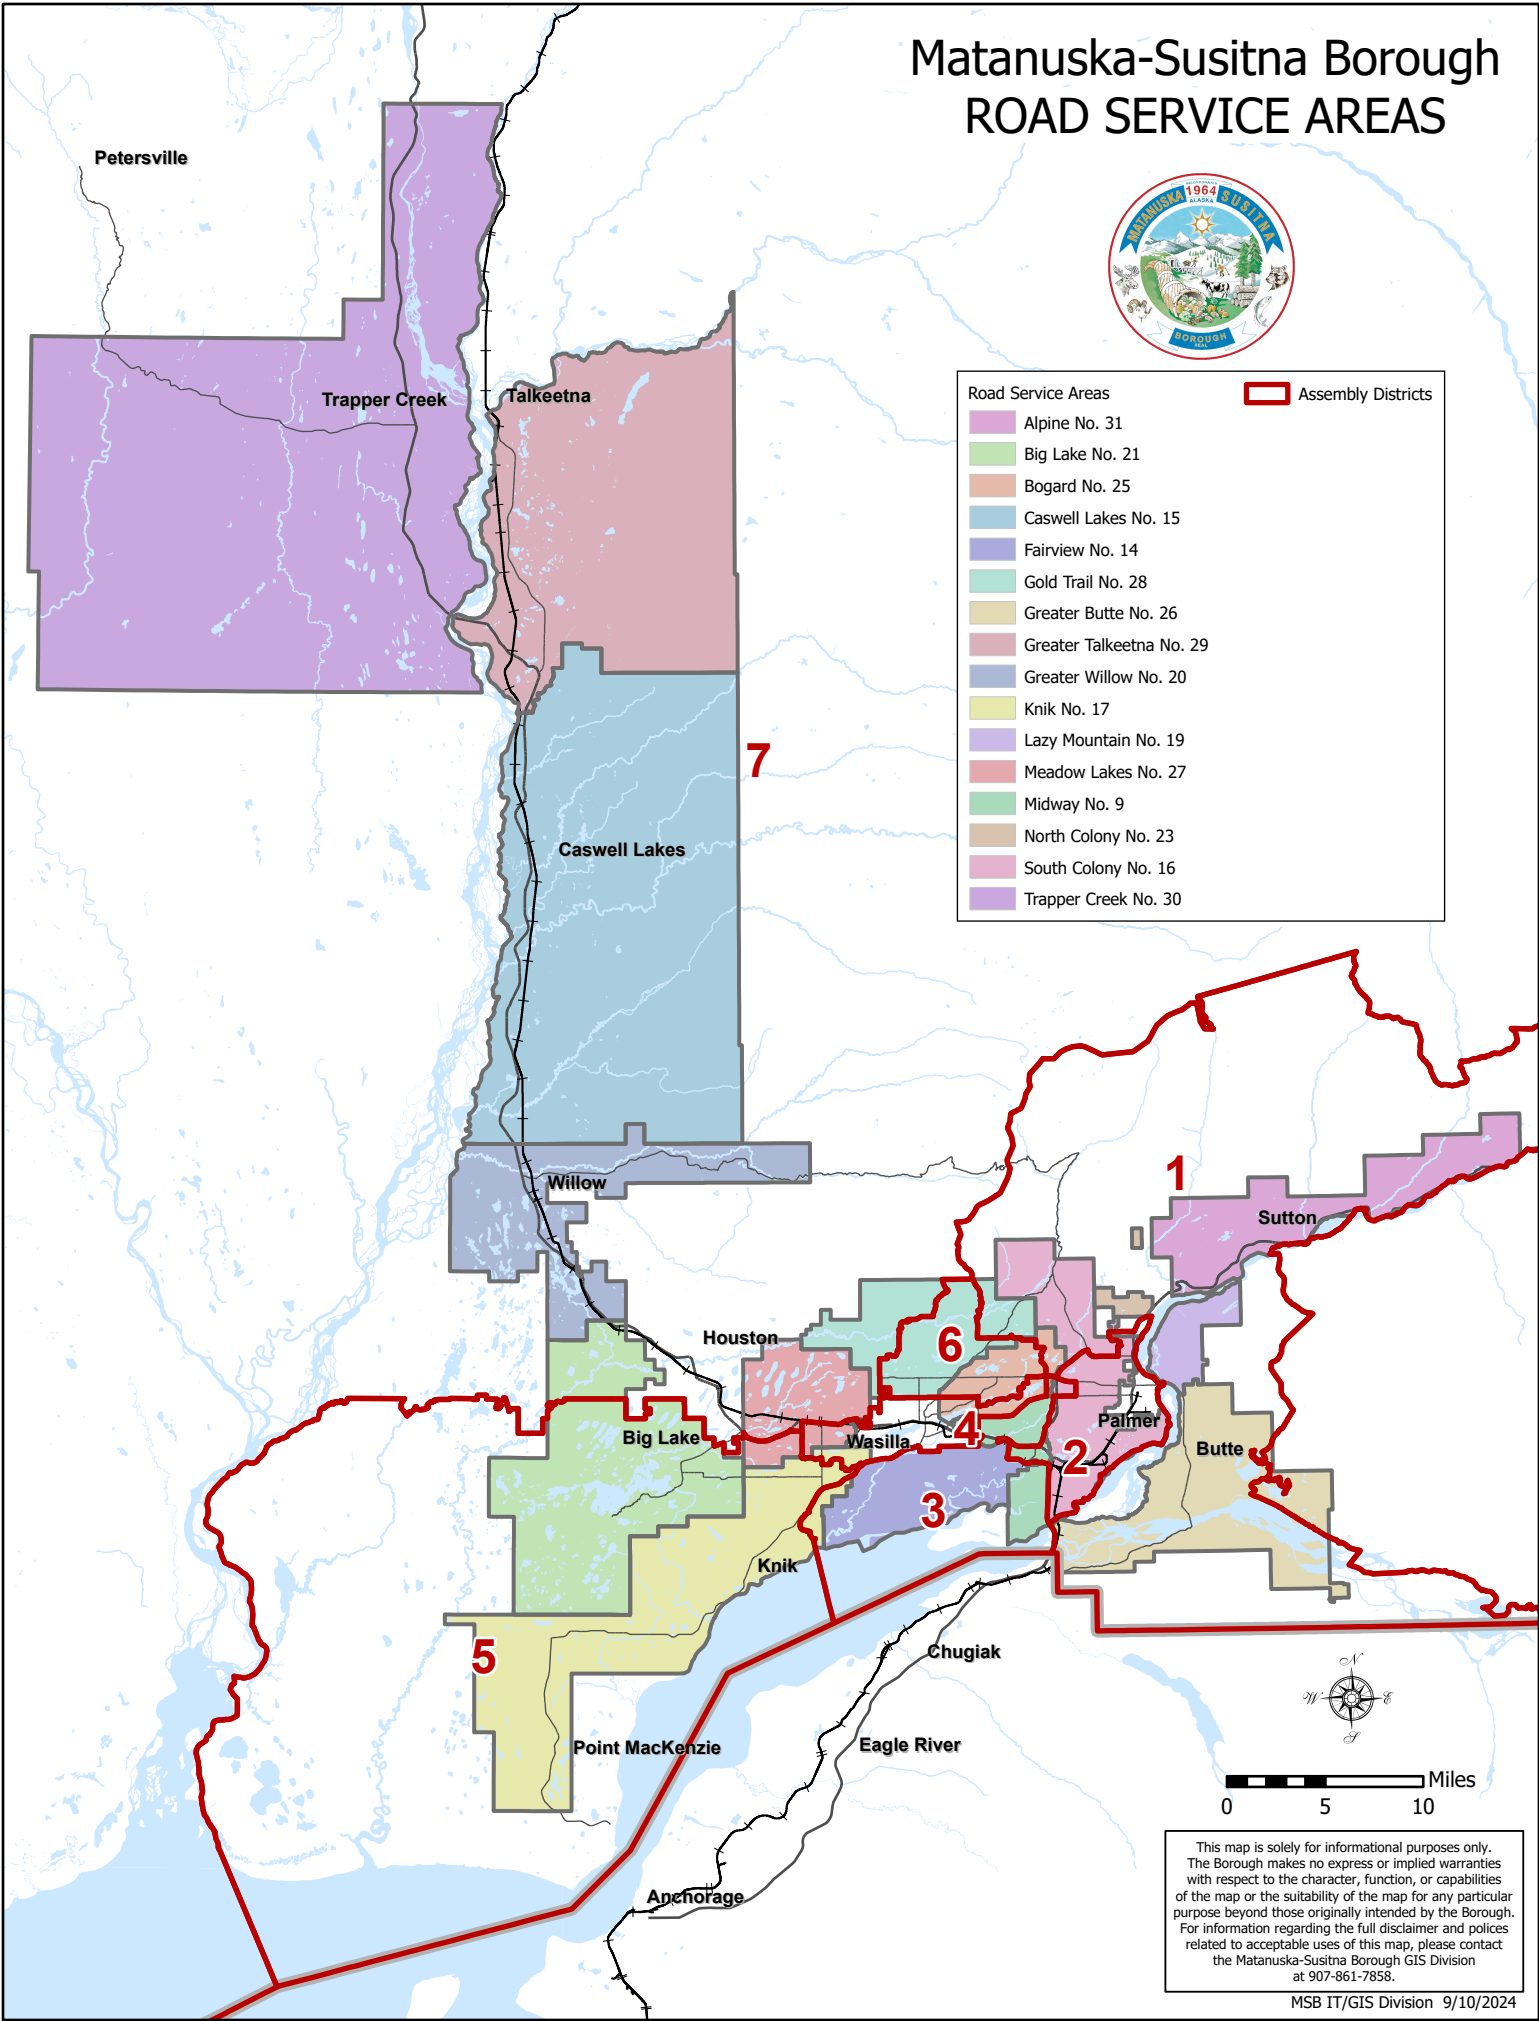

# Matanuska-Susitna Borough ROAD SERVICE AREAS

Road Service Areas	Assembly Districts
Alpine No. 31	
Big Lake No. 21	
Bogard No. 25	
Caswell Lakes No. 15	
Fairview No. 14	
Gold Trail No. 28	
Greater Butte No. 26	
Greater Talkeetna No. 29	
Greater Willow No. 20	
Knik No. 17	
Lazy Mountain No. 19	
Meadow Lakes No. 27	
Midway No. 9	
North Colony No. 23	
South Colony No. 16	
Trapper Creek No. 30	

This map is solely for informational purposes only. The Borough makes no express or implied warranties with respect to the character, function, or capabilities of the map or the suitability of the map for any particular purpose beyond those originally intended by the Borough. For information regarding the full disclaimer and policies related to acceptable uses of this map, please contact the Matanuska-Susitna Borough GIS Division at 907-861-7858.