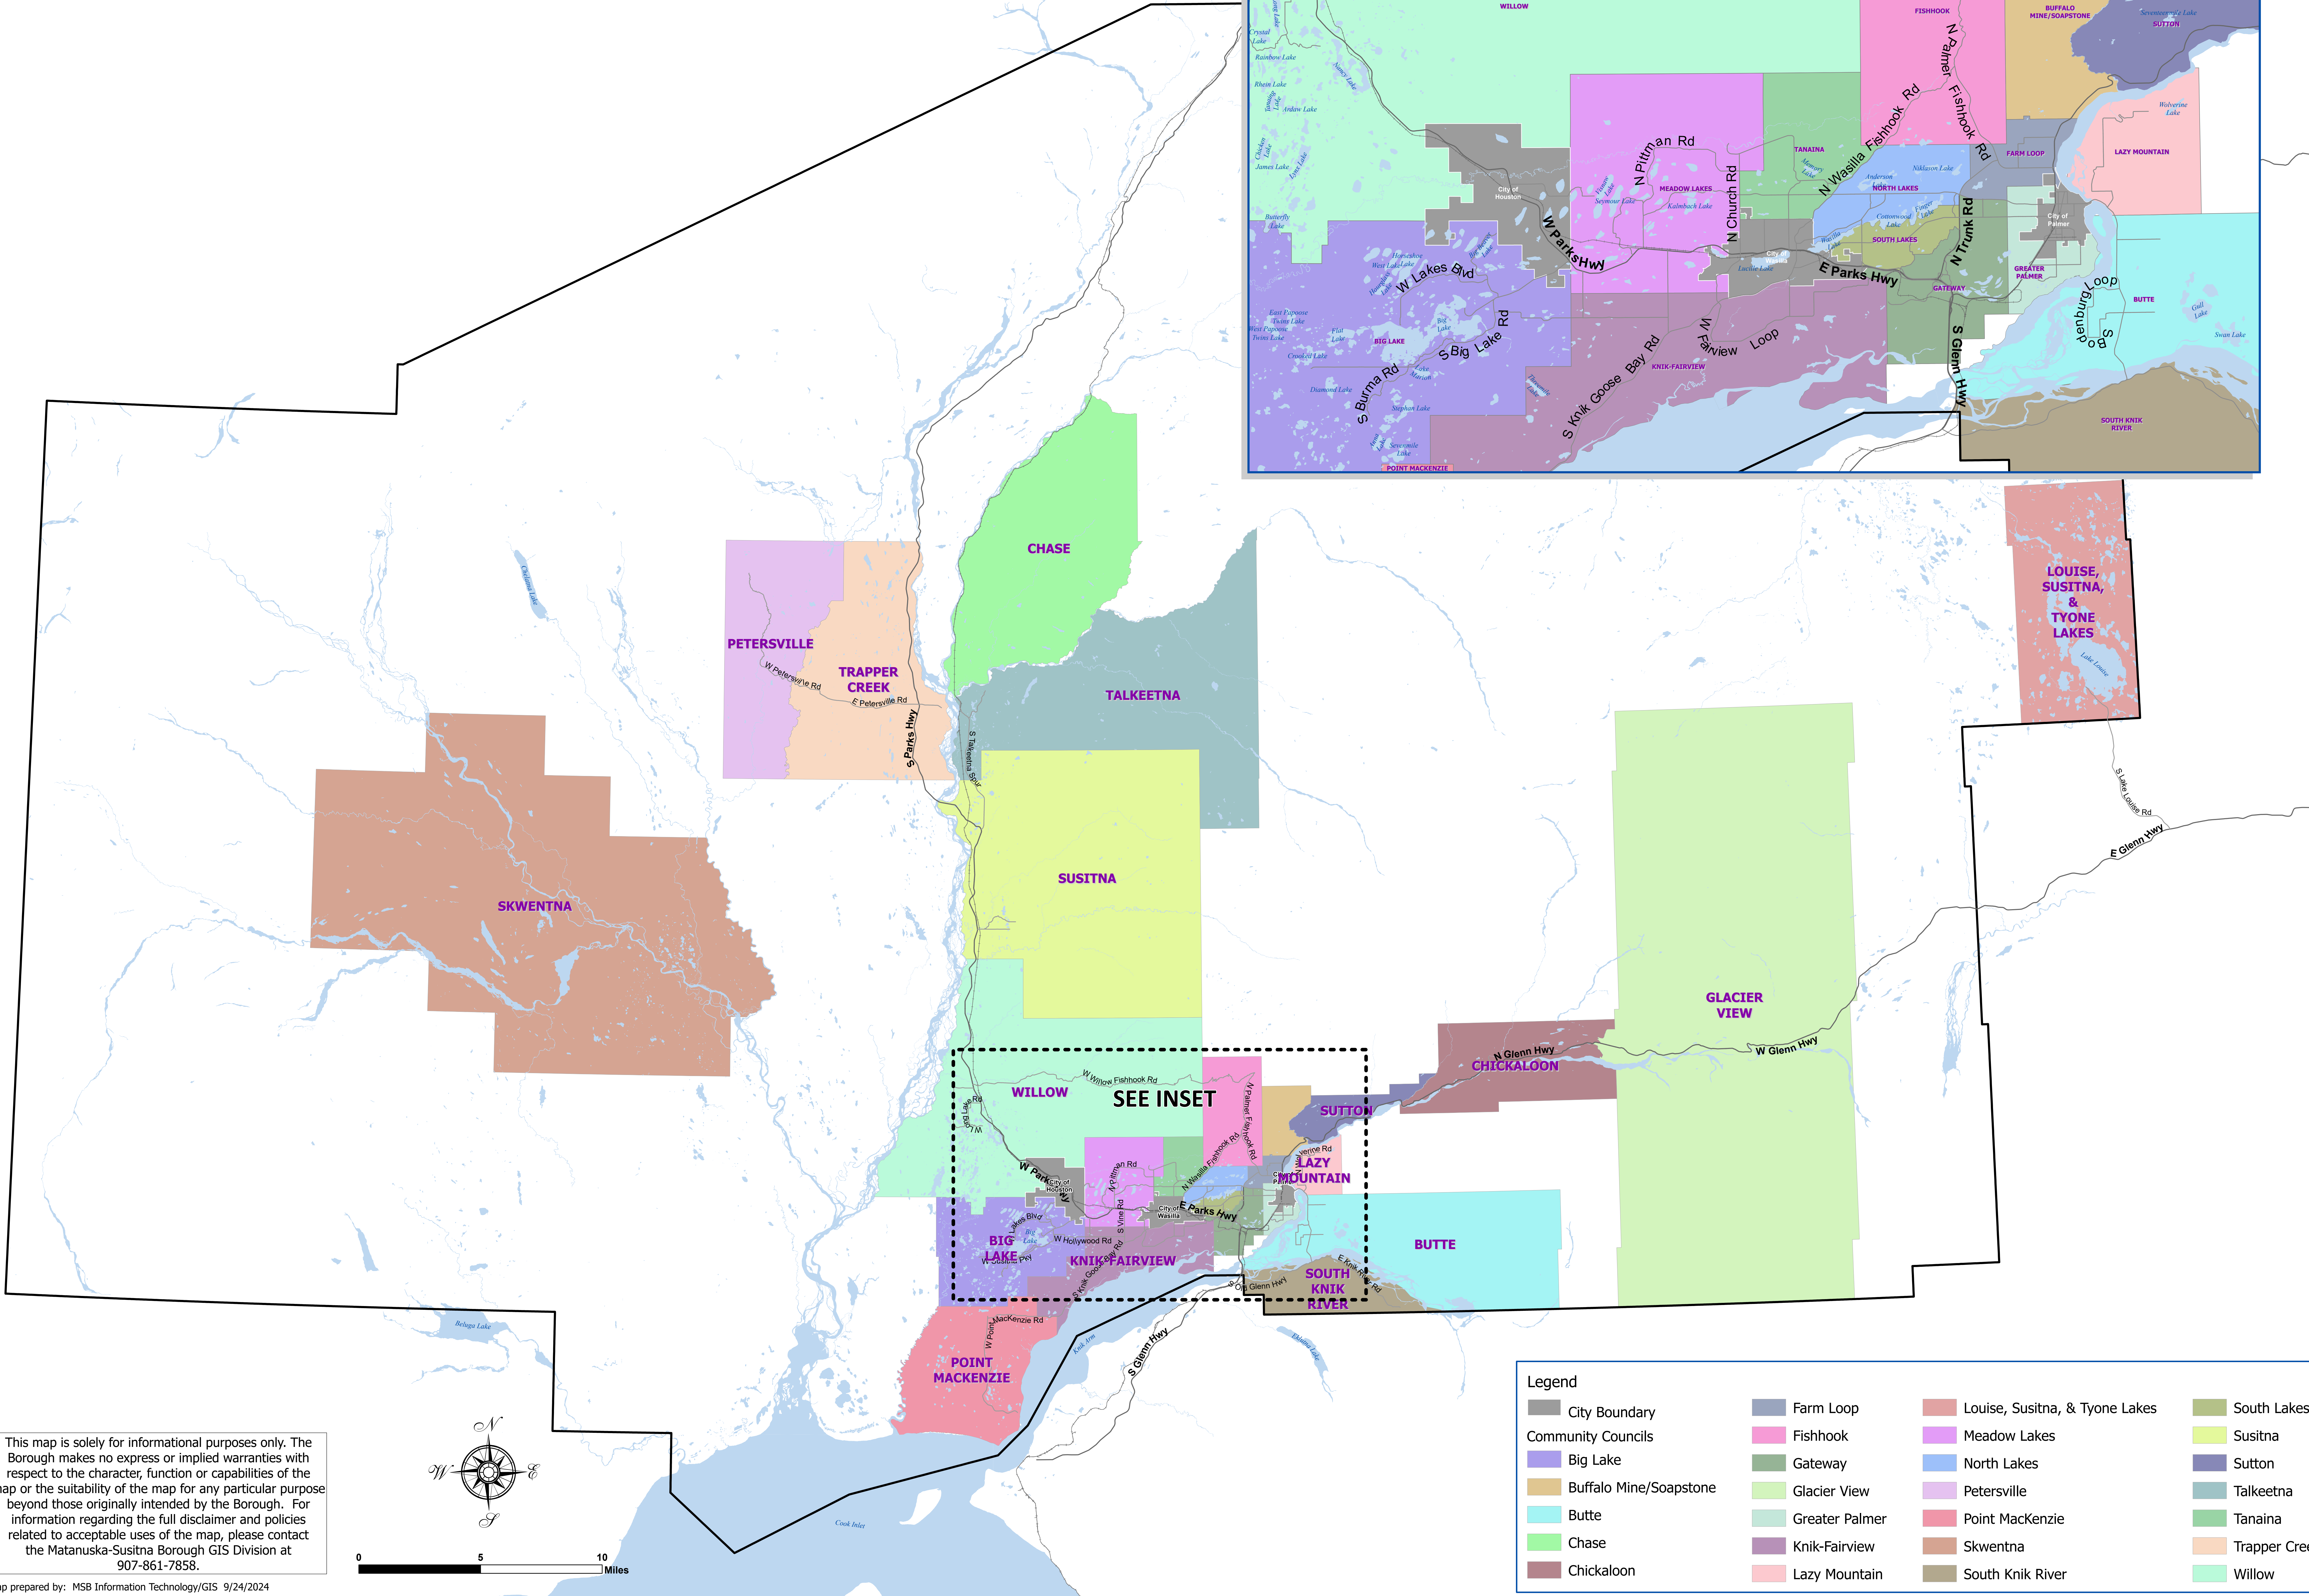

# Community Councils

## Matanuska-Susitna Borough

This map is solely for informational purposes only. The Borough makes no express or implied warranties with respect to the character, function or capabilities of the map or the suitability of the map for any particular purpose beyond those originally intended by the Borough. For information regarding the full disclaimer and policies related to acceptable uses of the map, please contact the Matanuska-Susitna Borough GIS Division at 907-861-7858.

Legend			
City Boundary	Fishhook	Louise, Susitna, & Tyone Lakes	South Lakes
Big Lake	Gateway	Meadow Lakes	Susitna
Buffalo Mine/Soapstone	Glacier View	North Lakes	Sutton
Butte	Greater Palmer	Petersville	Talkeetna
Chase	Knik-Fairview	Point MacKenzie	Tanaina
Chickaloon	Lazy Mountain	Skwentna	Trapper Creek
		South Knik River	Willow