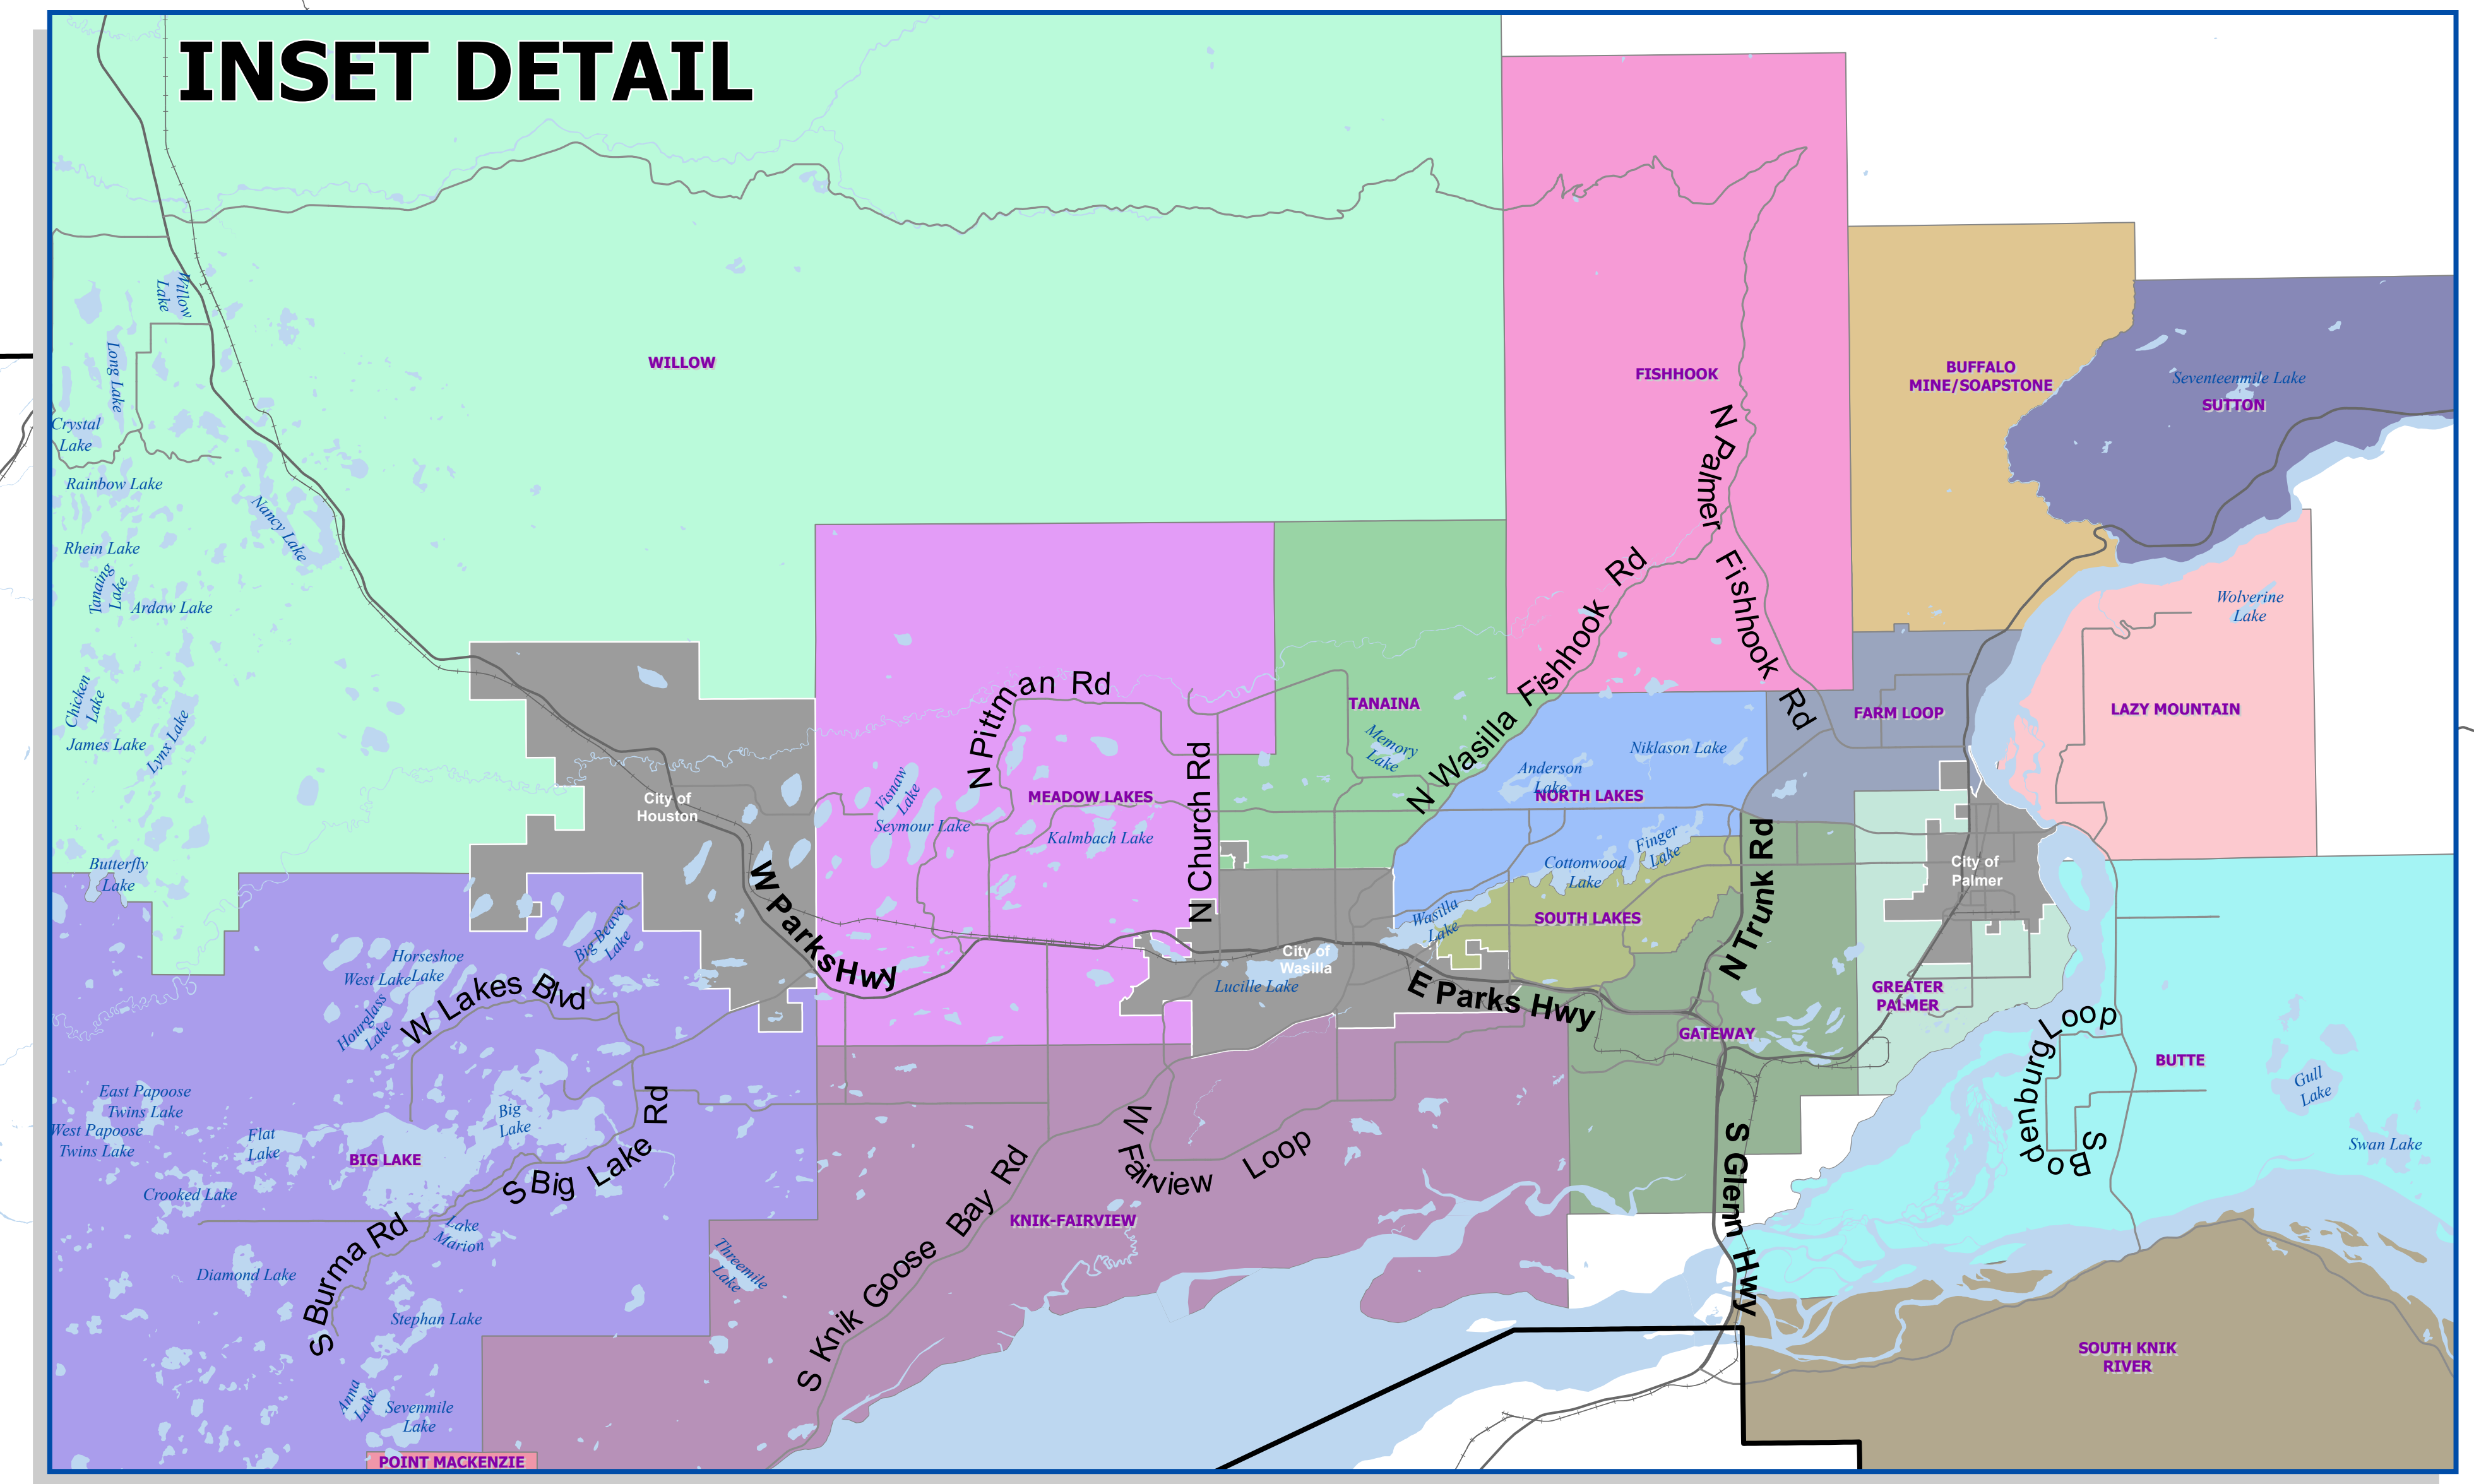

## Matanuska-Susitna Borough

This map is solely for informational purposes only. The Borough makes no express or implied warranties with respect to the character, function or capabilities of the map or the suitability of the map for any particular purpose beyond those originally intended by the Borough. For information regarding the full disclaimer and policies related to acceptable uses of the map, please contact the Matanuska-Susitna Borough GIS Division at 907-861-7858.

Legend			
City Boundary	Fishhook	Louise, Susitna, & Tyone Lakes	South Lakes
Big Lake	Gateway	Meadow Lakes	Susitna
Buffalo Mine/Soapstone	Glacier View	North Lakes	Sutton
Butte	Greater Palmer	Petersville	Talkeetna
Chase	Knik-Fairview	Point MacKenzie	Tanaina
Chickaloon	Lazy Mountain	Skwentna	Trapper Creek
		South Knik River	Willow